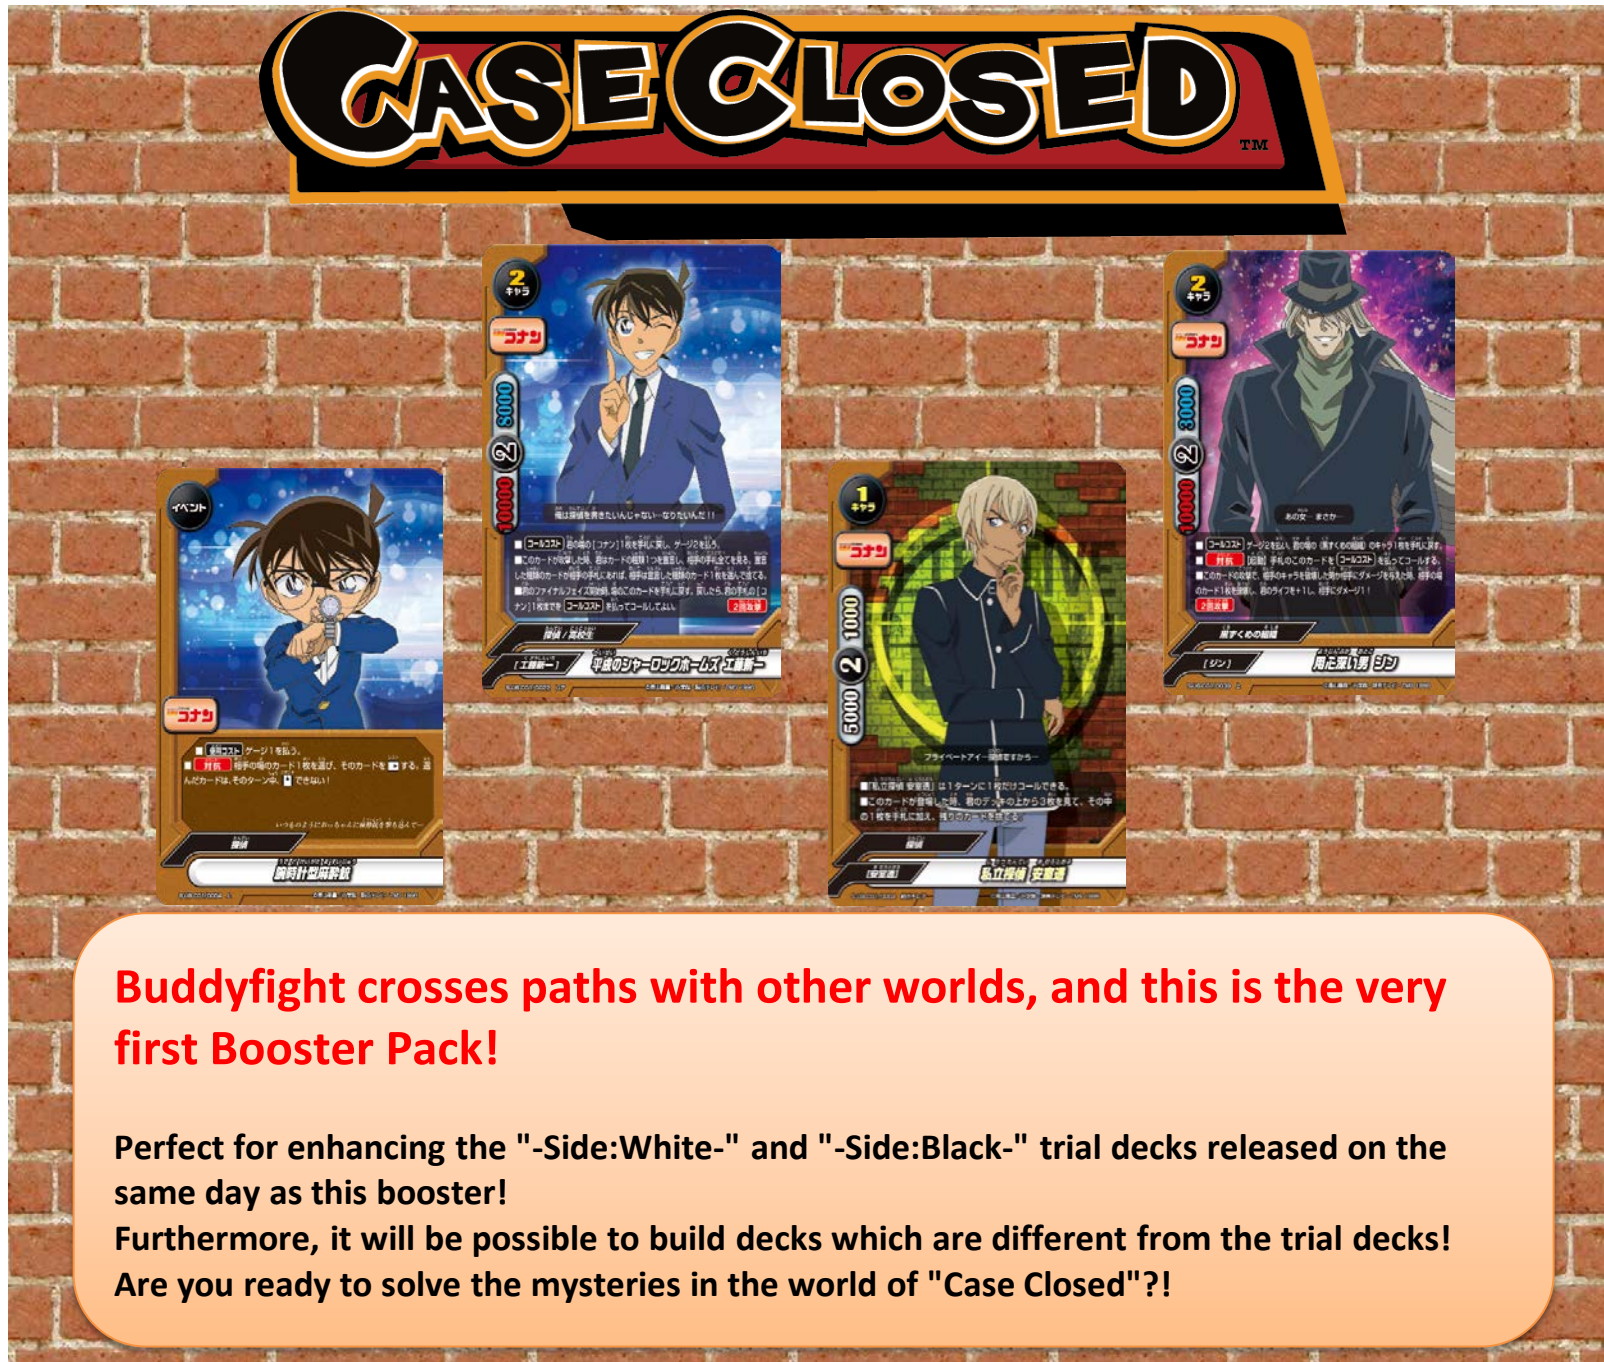

Case Closed

On Sale June 7th, 2019

※This product goes on sale 07:00 A.M on the sale day. Please do not sell it before then.※

Buddyfight crosses paths with other worlds, and this is the very first Booster Pack!

Perfect for enhancing the "-Side:White-" and "-Side:Black-" trial decks released on the same day as this booster!

Furthermore, it will be possible to build decks which are different from the trial decks! Are you ready to solve the mysteries in the world of "Case Closed"?!

©Gosho Aoyama/1996,2019 Shogakukan, YTV, TMS

©bushiroad All Rights Reserved.

Primary World & Card Types			Product Specifications	
Primary World: Detective Conan Total: 72 types SP: 6 / SR: 6 / RRR: 6 / RR: 12 / R: 18 / U: 24			7 cards in 1 pack! Every pack guaranteed 1 RR or above, and 2 R cards!! Parallel foils of U and R rarity are randomly inserted	
Product Name	Barcode	Retail Price	Quantity	Order
BFE-S-UB-C01	8885009404989		10 packs in 1 display	cartons
Case Closed			24 displays in 1 carton	