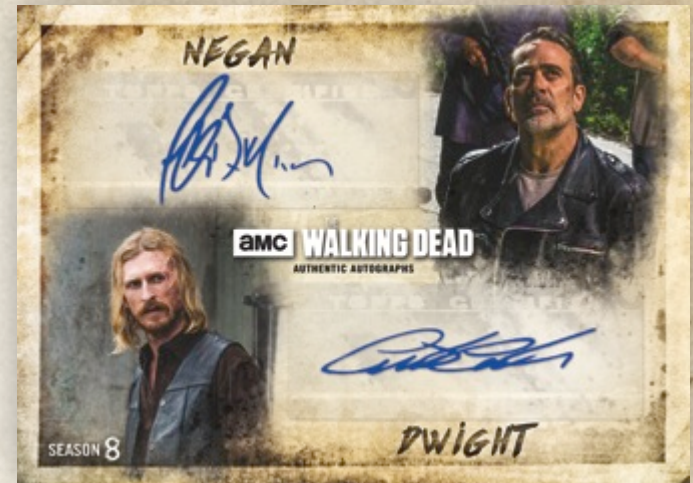

Autograph Card – Sepia Parallel

Character Card

**INSERTS &
AUTOGRAPHS**

TOPPS®

amc

THE
WALKING DEAD

SEASON 8

**PART 1
TRADING CARDS**

- Dual Autographs & Triple Autographs to chase!
With **NEW** Parallels:
 - Black & White – #’d to 5
 - Blood – #’d 1/1
- Sketch Cards featuring Season 8 characters!

Dual Autograph Card

**MULTI-AUTOGRAPHS
& SKETCH CARDS**