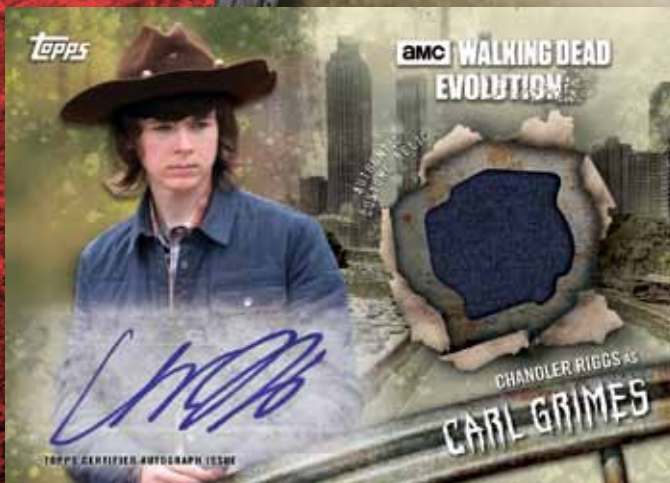

Autographed Costume Relic Card