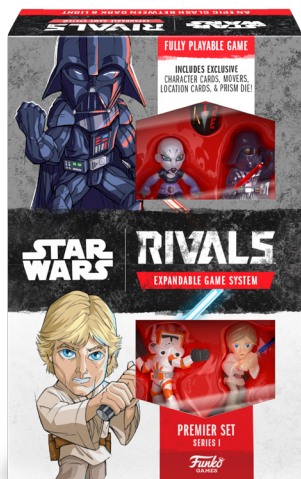

STAR
WARS

RIVALDS

EXPANDABLE GAME SYSTEM

AN EPIC CLASH BETWEEN DARK & LIGHT

Star Wars Rivals Series 1: Premier Set

The fate of the galaxy is in your hands! Rivals puts you in command of the battle between Dark and Light. Assemble your forces and outmaneuver enemies as you duel for strategic control. With more than 20 characters and dozens of iconic locations, your destiny awaits!

The Rivals Premier Set includes everything you need to play. Featuring 4 exclusive characters and 12 unique locations, your journey begins here!

Interesting Gameplay Features

- Fast-paced, engaging gameplay gets you into the action right away!
- The Rivals Premier Set features 4 exclusive locations and characters, including Luke Skywalker, Darth Vader, and more!
- Comes with custom Prism Die only found in this Premier Set!
- Combine with Character Booster Packs for new characters, locations, and abilities. More than 20 total characters available, plus hologram characters with a unique special power!
- Choose Dark or Light and decide the fate of the galaxy!

Game Contents

- 4 Character Cards
- 4 Character Movers
- 2 Character Tokens
- 14 Action Cards
- 12 Location Cards
- Prism Die
- 12 Influence Loss Tokens
- 3 Location Markers
- High Ground Marker
- Instructions

Game Details

- Expandable game
- Ages 7+
- For 2 players
- 20-minute gameplay
- On-shelf mid-2023*
- Game dimensions 5.25"W x 8"H x 2.5"D
- Master case count 4
- **Item No. 69256**
- **UPC 889698692564**