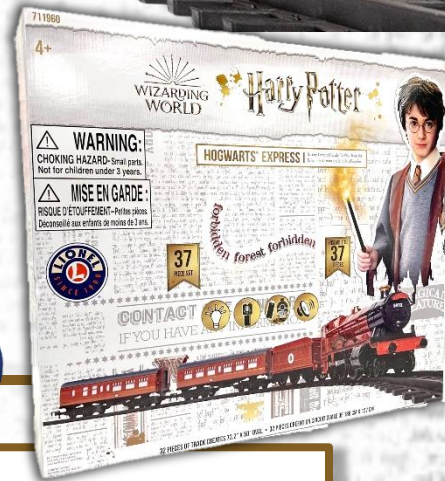

LIONEL  **READY TO PLAY**

Harry Potter

Hogwarts Express Ready-To-Play Set 7-11960

Step through Platform 9 $\frac{3}{4}$ ™ and take a ride on the Hogwarts™ Express! Witches, wizards, and Muggles can easily control this battery powered, remote controlled train set. Featuring authentic sound clips of the beloved Harry Potter™ characters, this 37-piece train set is sure to delight boys and girls of all ages!

FEATURES:

• 37 Piece Set

- 4 Train pieces
 - Engine Requires six C Cell Batteries (not included)
- 24 curved & 8 straight plastic track pieces
- RC Remote Control (requires three AAA batteries-not included)

Case Pack: 1

• Engine has working headlight!

• Authentic Movie Sounds Clips!

- "I'm Ron by the way, Ron Weasley."
- "I'm Harry. Harry Potter,"
- "Anything off the trolley dears?"
- "You're Harry Potter! I'm Hermione Granger."