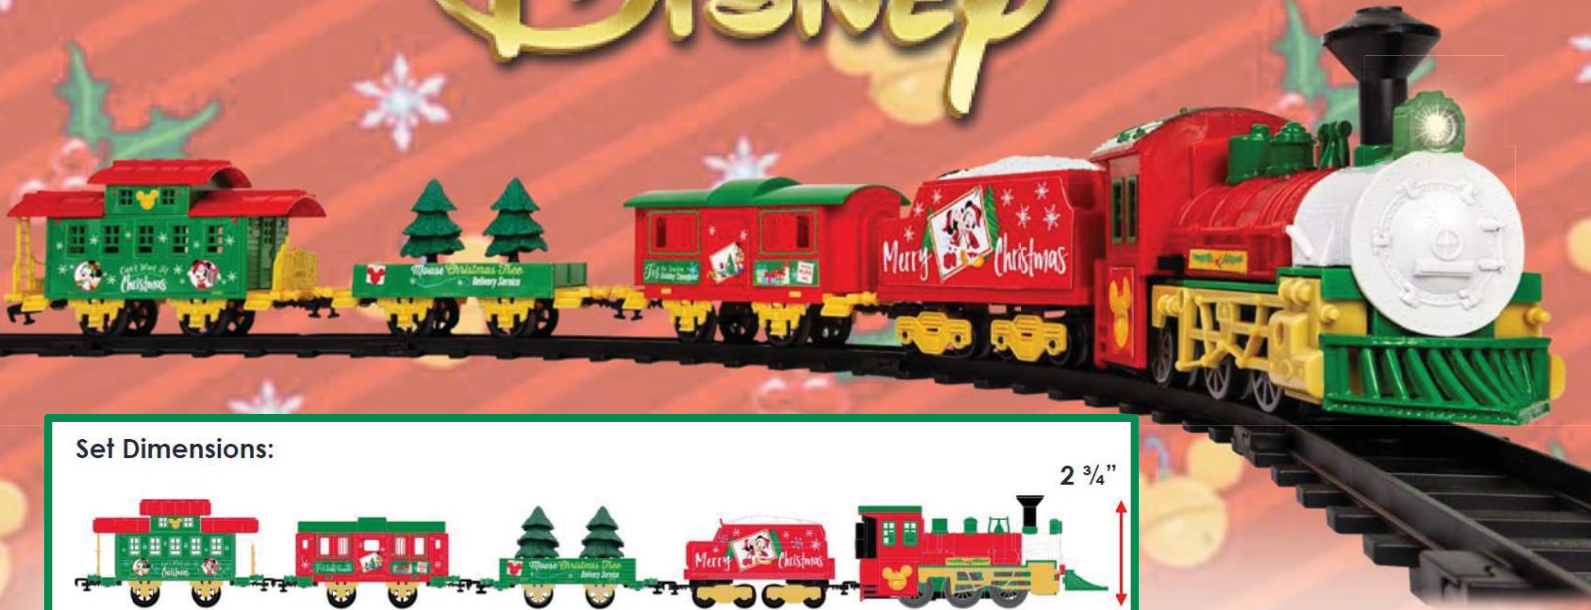

# Disney

### Set Dimensions:

## Disney Christmas Freight Battery-Operated Mini Train Set 7-11983

If you are looking for the perfect set for your little engineers, check out our Mickey Mouse Christmas Express Battery-Operated Freight Set. This set is colorful, festive, and perfect for little hands! Join Mickey Mouse and his beloved friends for an exciting adventure on the rails!

### 29 PIECE SET INCLUDES:

- Engine & Tender
  - Engine includes a 3 Position Switch: STOP, FWD w/ sound, FWD w/out sound
  - Engine includes working headlight
- Passenger Cars
- Gondola
- Caboose
- 65" x 41" loop of track
  - 8 curve & 16 straight pieces