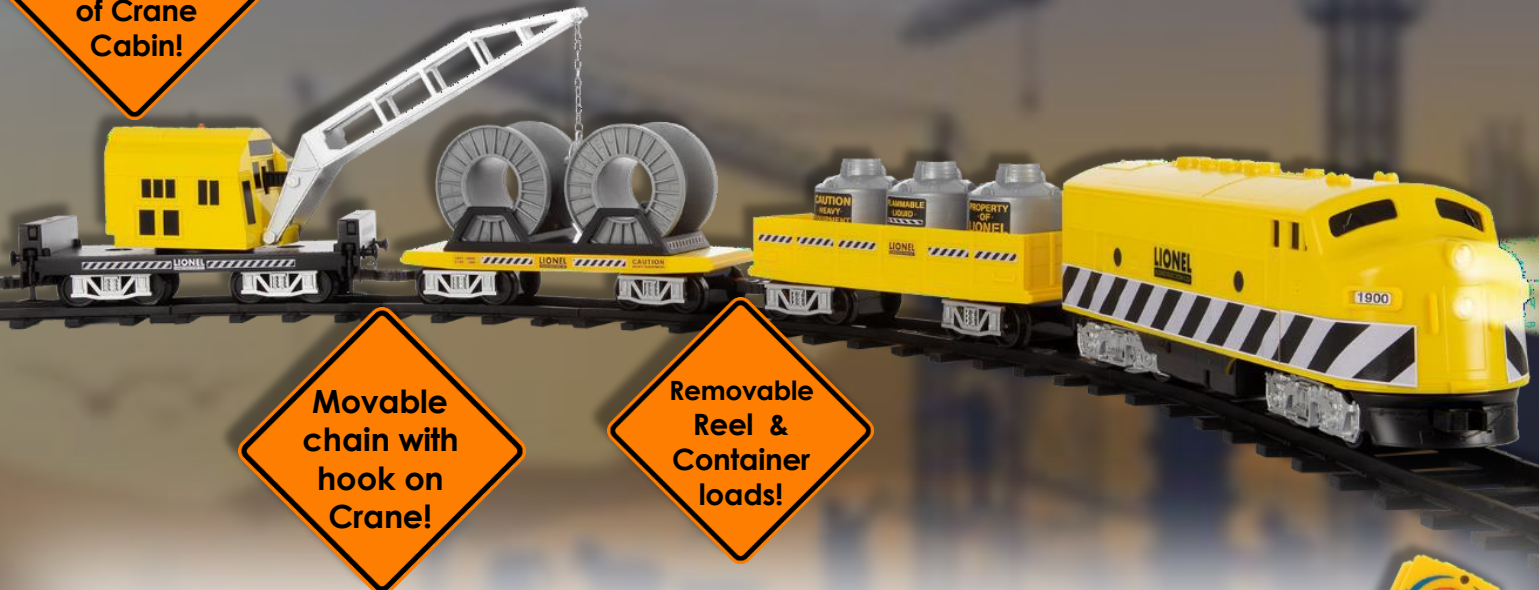

LIONEL
READY TO PLAY

LIONEL · CONSTRUCTION CO. ·

Flashing
Light on top
of Crane
Cabin!

Movable
chain with
hook on
Crane!

Removable
Reel &
Container
loads!

Construction Railroad Ready-To-Play Set 7-12065

No job is too big or too small for the Construction Railroad! This interactive set is sure to create hours of fun with a battery powered diesel engine, gondola with removable container load, flat car with two removable reels, and a crane car that can rotate in 360-degree motion! This set will take you right to the busy construction zone, so get your hard hat ready to get on the job and do some building!

FEATURES:

- **42 Piece Set**
- 4 Train pieces with Removable 3 Piece Container Load in the Gondola and 2 Removable Reels on the Flatcar!
 - Engine Requires six C Cell Batteries (not included)
- 24 curved & 8 straight plastic track pieces
- RC Remote Control (requires three AAA batteries-not included)
- **Authentic Train Sound & Construction Announcements!**
- **Engine has working headlight!**

UPC Code: 023922039798

Individual Carton: 24.25" (W) X 20.25" (D) X 4.5" (H)

Master Carton: 24.25" (W) X 20.25" (D) X 4.5" (H)

Master Carton Weight: 7.76lbs

Packaging Language: English, French

Case Pack: 1