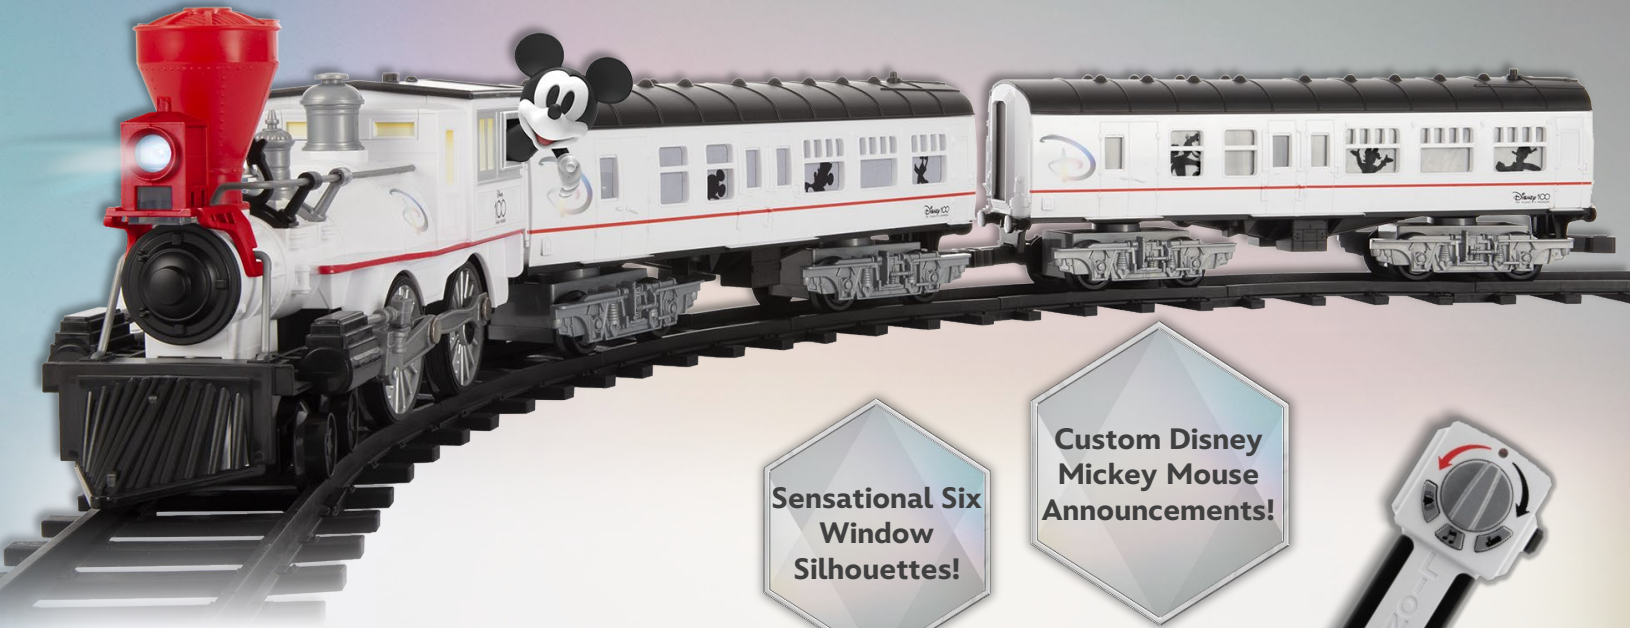

LIONEL
READY TO PLAY

Disney
100

Sensational Six
Window
Silhouettes!

Custom Disney
Mickey Mouse
Announcements!

Disney100 Celebration Ready-To-Play Set 7-12092

Join us as we celebrate Disney 100 Years of Wonder with this beautiful Disney100 Celebration Ready-To-Play train set. This fun battery-operated set features window silhouettes of the beloved Sensational Six and is sure to bring hours of fun and imagination to your home. Lionel Trains has a unique and wonderful past with Walt Disney himself. His love of trains knew few boundaries; and we honor and cherish the legacy of all things Disney with the hopes of inspiring future generations to share in Walt's extraordinary creative vision.

FEATURES:

- 36 Piece Set
 - 1 General style locomotive (requires 6 C batteries – not included)
 - 2 Passenger coaches with Disney character silhouettes
 - 24 curved track pieces
 - 8 straight track pieces
 - Remote Control (requires 3 AAA batteries-not included)
- Custom Mickey Mouse Announcements & Authentic Train Sounds!
- Engine has working headlight!

UPC Code: 023922120922

Individual Carton: (L)22.375" x (D)4.75" x (H)18"

Master Carton: (L)22.625" x (D)5" x (H)18.25"

Master Carton Weight: 8 lbs

Packaging Language: English, French

Case Pack: 1

No window box