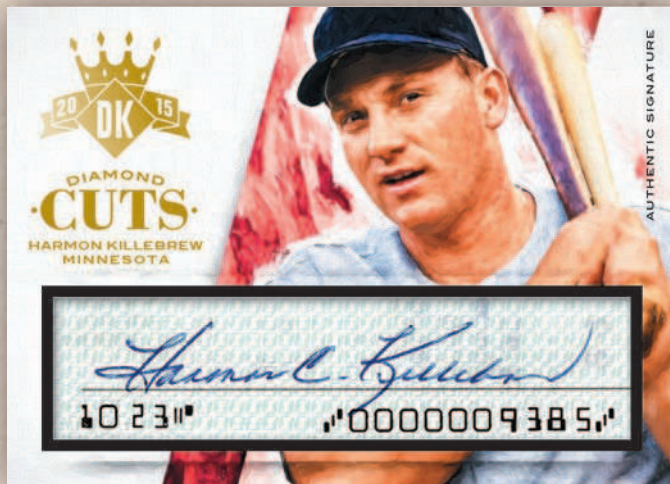

DIAMOND KINGS BASEBALL CARDS

◆ SOVEREIGN SIGNATURES ◆
JOSE ALTUVE - HOUSTON BASEBALL CLUB

SOVEREIGN SIGNATURES

Sovereign Signatures features a supreme lineup that showcases material and signatures. Chase players like Altuve, McGwire, Bonds, Longoria, Cabrera and Strasburg. Look for prime versions as well.