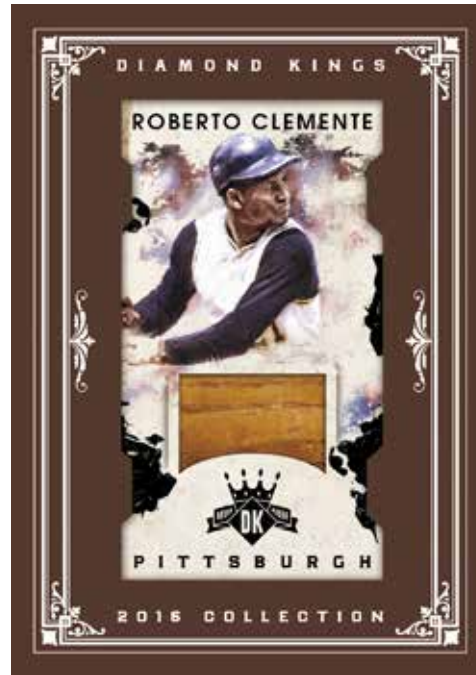

## DK FRAMED BLUE SIGNATURES

DK Signatures pairs veteran, retired and prospect autographs with two memorabilia swatches! Look for Brown, Blue, Green and Black Frames sequentially numbered to 99 or less. Also look for unframed Silver, Bronze, Gold and Black versions sequentially numbered to 299 or less!