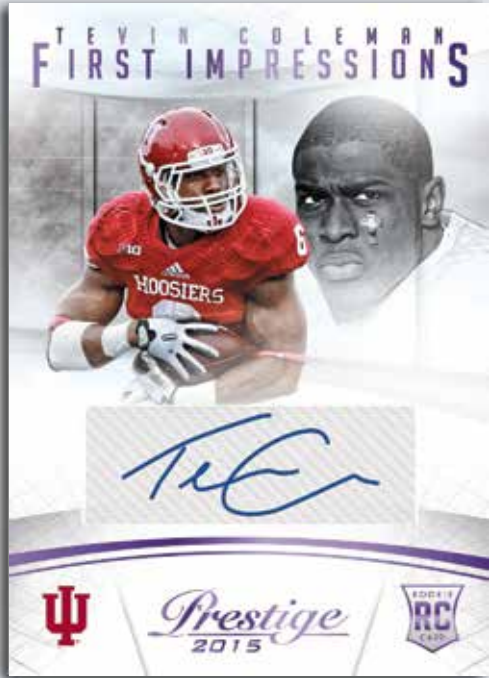

Prestige 2015

FIRST IMPRESSIONS

Features the cream of the crop from the 2015 NFL Draft which are all sequentially numbered to 99 or less.