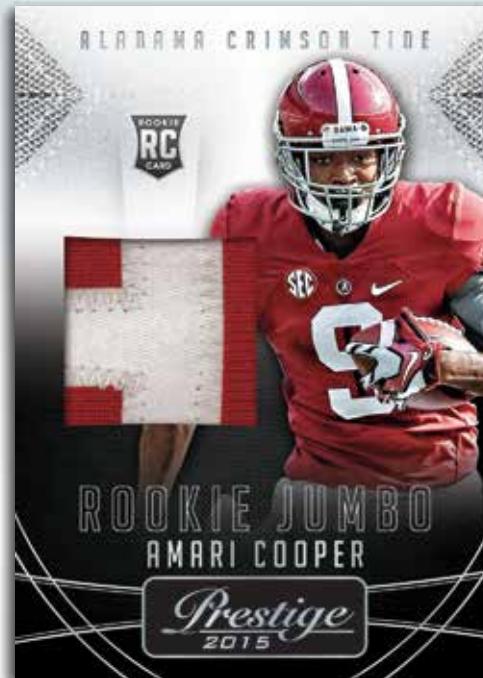

Prestige 2015

ROOKIES

Find multiple parallels with Purple/Gold/Platinum/Black all sequentially numbered to 100 or less.

ROOKIE JUMBO PATCHES

Look for one Rookie Jumbo Patch per box on average.

ROOKIE SIGNATURES