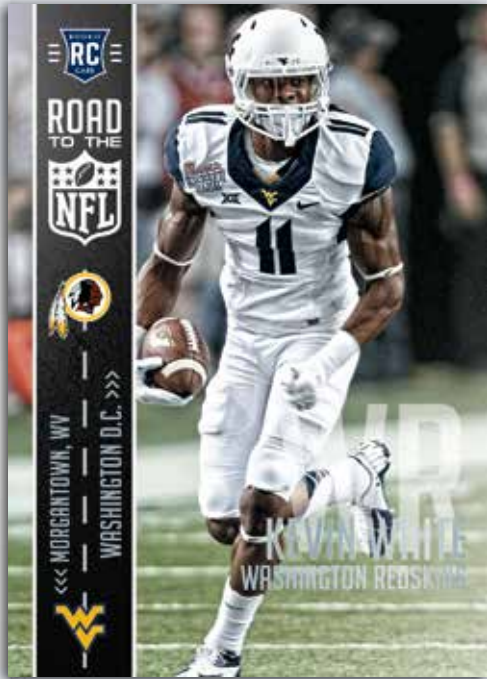

Paying homage to the greats that brought the championship back to their fans and their city.

DRAFT PICKS BLUE

Receive one Jumbo Draft Pick Box Topper per box.

Prestige 2015

ROAD TO THE NFL

Find top rookie inserts such as Draft Big Board and Blue Chip Recruits.

FRANCHISE FAVORITES

Die-cut acetate inserts that feature multiple stars from the NFL.

SIGNATURES

Look for three autographs per box, on average, from current and future stars.

PANINI

CONFIGURATION

8 CARDS PER PACK // 24 PACKS PER BOX // 12 BOXES PER CASES

BOX BREAK

On Average 3 Autographs and 1 Rookie Jumbo Patch Card

24 Rookies, 4 Rookie Photo Variations, 1 Franchise Favorites Insert, 1 NFL Shield Insert, 2 Road to the NFL Inserts, 2 Draft Big Board Inserts, 2 Blue Chip Recruits Inserts, 1 Draft Picks Insert, 2 Prestigious Picks Inserts, 2 Super Bowl Heroes Inserts.