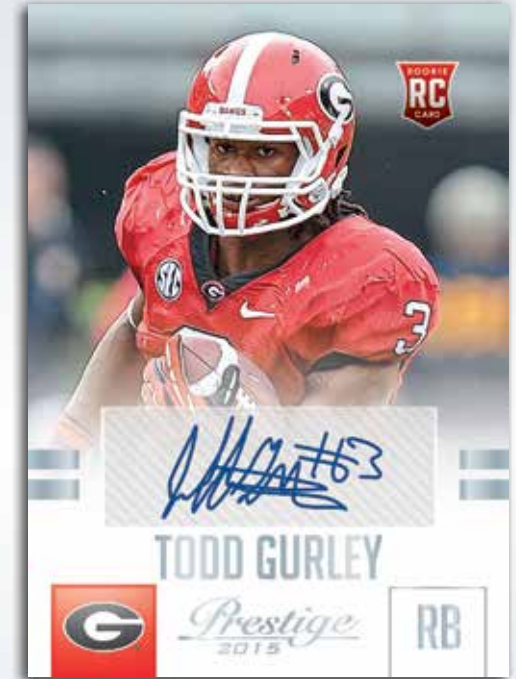

Prestige 2015

ROOKIES

Find multiple parallels with Purple/Gold/Platinum/Black all sequentially numbered to 100 or less.

ROOKIE JUMBO PATCHES

Look for one Rookie Jumbo Patch per box on average.

ROOKIE SIGNATURES

Obtain On-Card autos from the 2015 Rookie Class.

PANINI

Prestige 2015

FIRST IMPRESSIONS

Features the cream of the crop from the 2015 NFL Draft which are all sequentially numbered to 99 or less.

SUPER BOWL HEROES