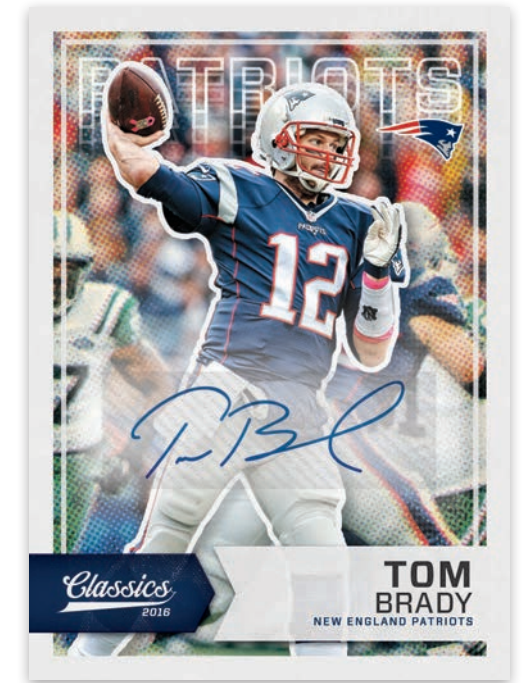

BASE

LEGENDS

ROOKIES

Classics features a robust 300-card base set with the NFL's top current stars, past performers and future legends! Look for one Rookie card per pack on average!

ROOKIES SIGNIFICANT SIGNATURES

CLASSIC COMBOS SIGNATURES

BASE SIGNIFICANT SIGNATURES

Look for one autograph per box on average,
ranging from top incoming rookies to the game's all-time greats!
Also look for buyback autographs falling one per case on average!