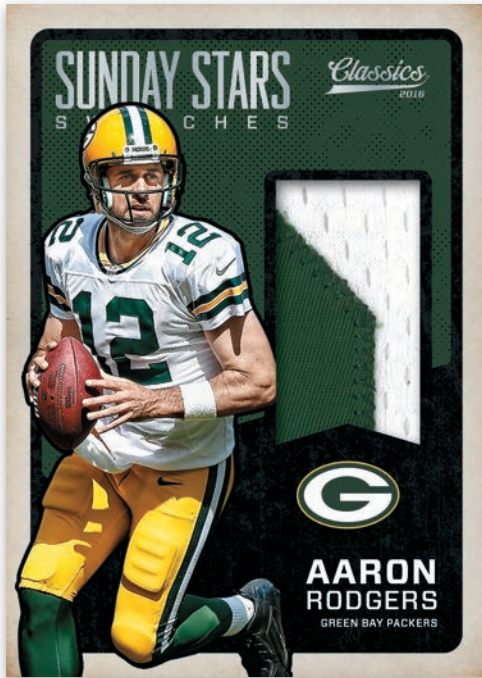

SUNDAY STAR SWATCHES