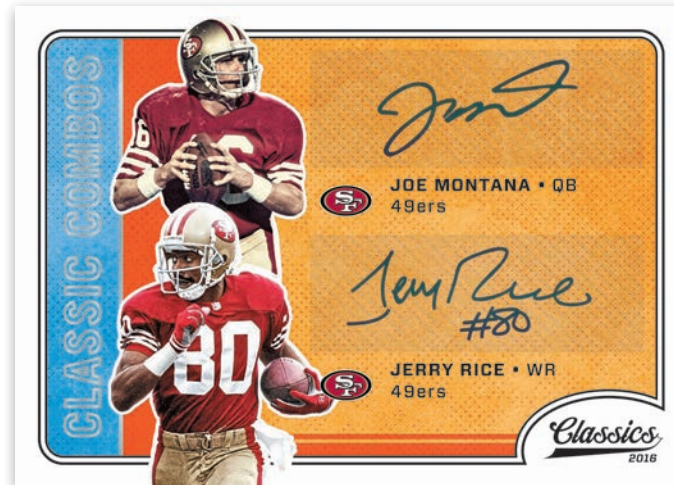

BASE

LEGENDS

ROOKIES

Classics features a robust 300-card base set with the NFL's top current stars, past performers and future legends! Look for one Rookie card per pack on average!

ROOKIES SIGNIFICANT SIGNATURES

CLASSIC COMBOS SIGNATURES

BASE SIGNIFICANT SIGNATURES

Look for one autograph per box on average,
ranging from top incoming rookies to the game's all-time greats!
Also look for buyback autographs falling one per case on average!