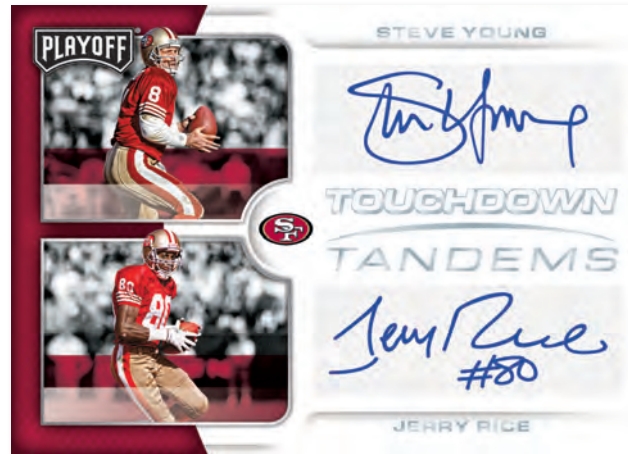

BASE

This 200 card Base set has a mix of the best stars in the NFL combined with legends of the past.

ROOKIES FOURTH DOWN

Look for the Rookie Kickoff parallel (#'d /299) all the way down to the (#'d 1/1) Touchdown parallel.

RPS AUTOGRAPHS

GAME DAY SIGNATURES

TOUCHDOWN TANDEM SIGNATURES

Look for dual autographs of some of the best combinations to ever play in the NFL in Touchdown Tandem Signatures.

CONTENDERS PREVIEW

Contenders Preview autographs are back and limited to only 23 copies per player!