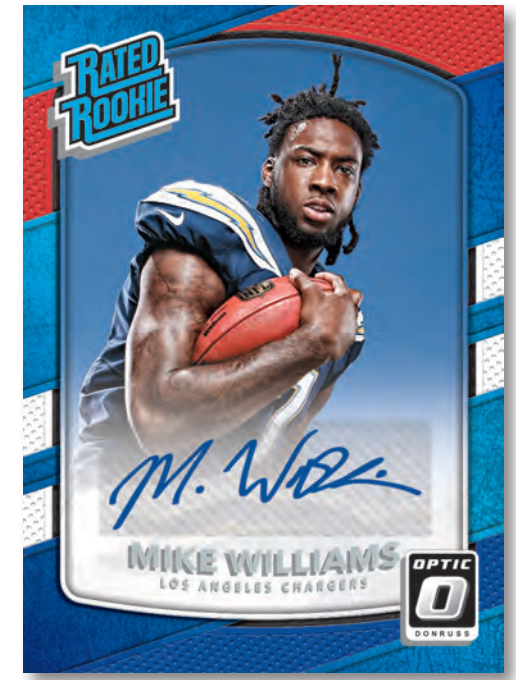

BASE

This 200 card Base set has a mix of the best stars in the NFL combined with legends of the past.

ROOKIES FOURTH DOWN

Look for the Rookie Kickoff parallel (#'d /299) all the way down to the (#'d 1/1) Touchdown parallel.

RPS AUTOGRAPHS

GAME DAY SIGNATURES

TOUCHDOWN TANDEM SIGNATURES

Look for dual autographs of some of the best combinations to ever play in the NFL in Touchdown Tandem Signatures.

CONTENDERS PREVIEW

Contenders Preview autographs are back and limited to only 23 copies per player!

HALL OF FAME AUTOGRAPHS

Find 10 of the games best in the Hall of Fame Autographs set. All #'d to 25 or less!

AIR COMMAND PRIME 1ST DOWN

RATED ROOKIES AUTOGRAPH OPTIC PREVIEW

Get your first look at one of the most anticipated releases of the year with Optic Preview Rated Rookie Autograph Cards.