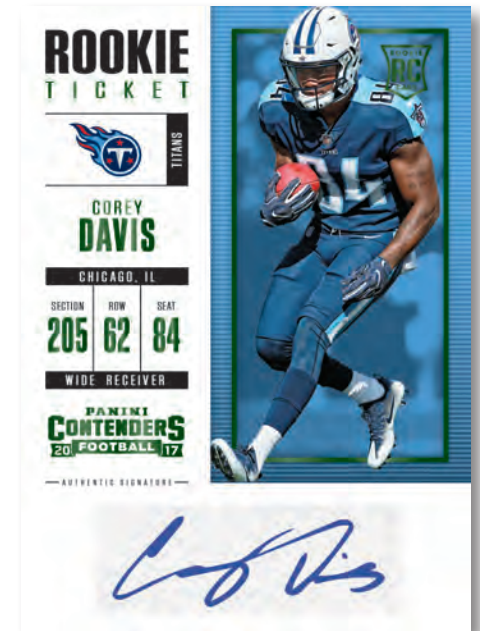

BASE

This 200 card Base set has a mix of the best stars in the NFL combined with legends of the past.

ROOKIES FOURTH DOWN

Look for the Rookie Kickoff parallel (#'d /299) all the way down to the (#'d 1/1) Touchdown parallel.

RPS AUTOGRAPHS

GAME DAY SIGNATURES

TOUCHDOWN TANDEM SIGNATURES

Look for dual autographs of some of the best combinations to ever play in the NFL in Touchdown Tandem Signatures.

CONTENDERS PREVIEW

Contenders Preview autographs are back and limited to only 23 copies per player!

HALL OF FAME AUTOGRAPHS

Find 10 of the games best in the Hall of Fame Autographs set. All #'d to 25 or less!

AIR COMMAND PRIME 1ST DOWN

RATED ROOKIES AUTOGRAPH OPTIC PREVIEW

Get your first look at one of the most anticipated releases of the year with Optic Preview Rated Rookie Autograph Cards.