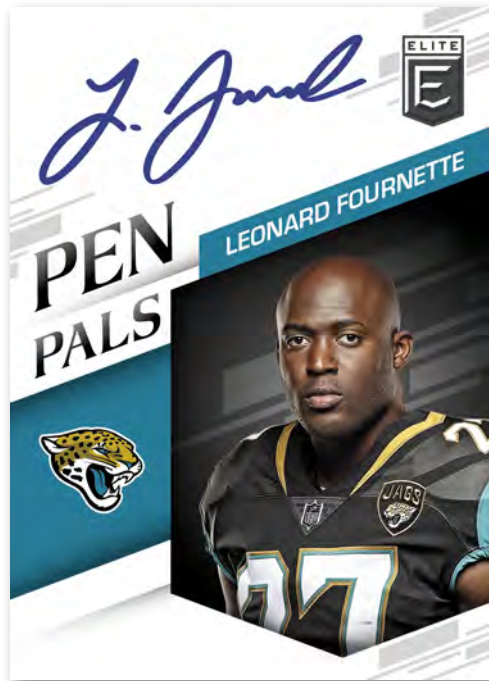

BASE

This 100-card base set will feature all of the top talent the NFL has to offer and some of the first cards of players on their new teams!

ROOKIES

A deep 100-card rookie checklist will have all the top players from the 2018 NFL Draft in their professional jerseys #'d to 699 or less!

PASSING THE TORCH SIGNATURES DOUBLES

Passing the Torch Signatures Doubles highlights some of the greatest players ever paired with a rising super star for a combination that is sure to captivate.

PEN PALS

Pen Pals features bold on-card autographs of the top rookies from the 2018 NFL Draft with black, blue, green and red ink variations.

TEAM LINEAGE SIGNATURES

Team Lineage Signatures shows the progression of greatness for teams throughout the years (max #'d /15)!