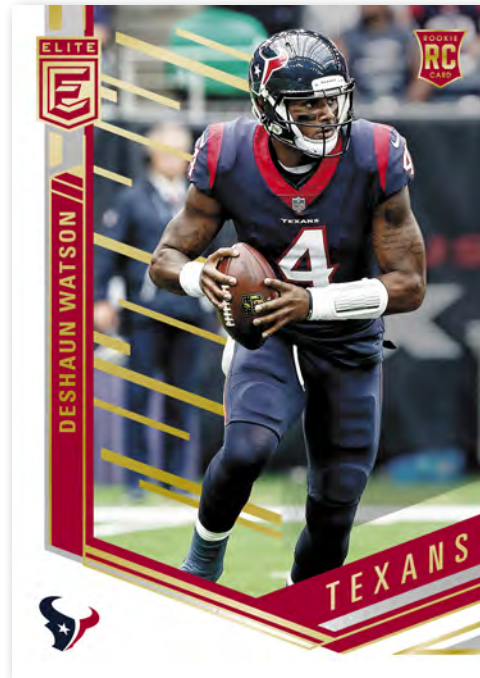

BASE

This 100-card base set will feature all of the top talent the NFL has to offer and some of the first cards of players on their new teams!

ROOKIES

A deep 100-card rookie checklist will have all the top players from the 2018 NFL Draft in their professional jerseys #'d to 699 or less!

PASSING THE TORCH SIGNATURES DOUBLES

Passing the Torch Signatures Doubles highlights some of the greatest players ever paired with a rising super star for a combination that is sure to captivate.

PEN PALS

Pen Pals features bold on-card autographs of the top rookies from the 2018 NFL Draft with black, blue, green and red ink variations.

TEAM LINEAGE SIGNATURES

Team Lineage Signatures shows the progression of greatness for teams throughout the years (max #'d /15)!