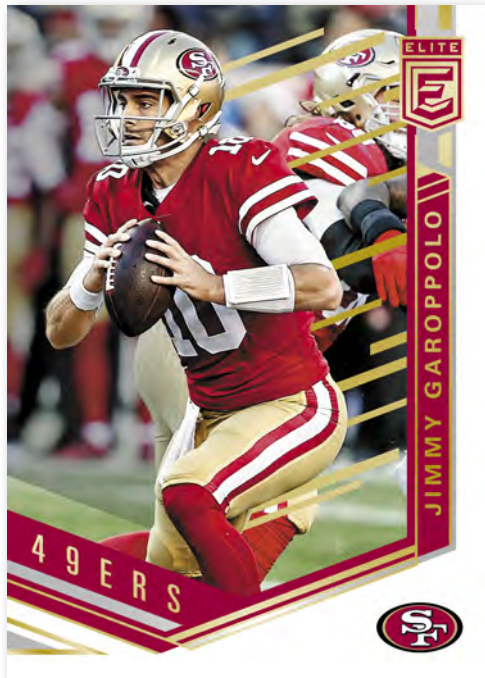

BASE

This 100-card base set will feature all of the top talent the NFL has to offer and some of the first cards of players on their new teams!

ROOKIES

A deep 100-card rookie checklist will have all the top players from the 2018 NFL Draft in their professional jerseys #'d to 699 or less!

PASSING THE TORCH SIGNATURES DOUBLES

Passing the Torch Signatures Doubles highlights some of the greatest players ever paired with a rising super star for a combination that is sure to captivate.

PEN PALS

Pen Pals features bold on-card autographs of the top rookies from the 2018 NFL Draft with black, blue, green and red ink variations.

TEAM LINEAGE SIGNATURES

Team Lineage Signatures shows the progression of greatness for teams throughout the years (max #'d /15)!