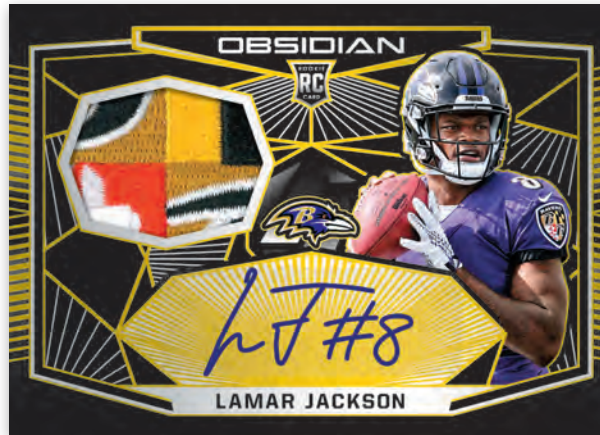

P A N I N I A M E R I C A , I N C .

**BASE  
ELECTRIC ETCH PURPLE**

100-card Base set

- Base - #’d/100
- Base Electric Etch Purple - #’d/75
- Base Electric Etch Orange - #’d/50
- Base Electric Etch Green - #’d/25
- Base Electric Etch Yellow - #’d/10
- Base Electric Etch Red - #’d/5
- Base Electric Etch White Finite - 1/1

**ROOKIE JERSEY AUTOGRAPHS  
ELECTRIC ETCH YELLOW**

Sequentially numbered to 100 or less, Rookie Jersey Autographs delivers some volcanic-sized hits!

- Rookie Jersey Autos - #’d/100 or less
- Rookie Jersey Autos Electric Etch Orange - #’d/50
- Rookie Jersey Autos Electric Etch Green - #’d/25
- Rookie Jersey Autos Electric Etch Yellow - #’d/10
- Rookie Jersey Autos Electric Etch Red - #’d/5
- Rookie Jersey Autos Electric Etch White Finite - 1/1