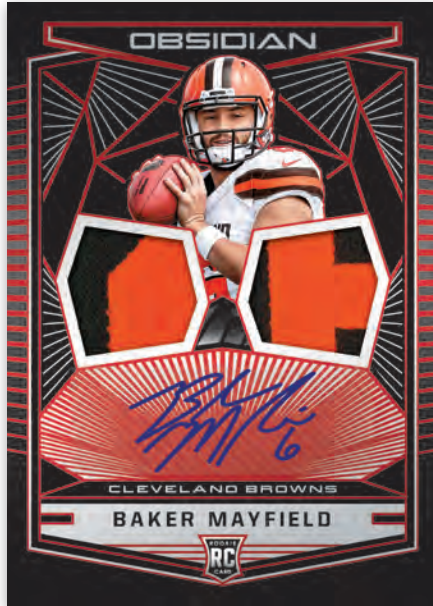

ROOKIE JERSEY INK ELECTRIC ETCH RED

Rookie Jersey Ink features two jersey pieces and a signature of the leagues top 30 rookies!

- Rookie Jersey Ink - #’d/100
- Rookie Jersey Ink Electric Etch Orange - #’d/50
- Rookie Jersey Ink Electric Etch Green - #’d/25
- Rookie Jersey Ink Electric Etch Yellow - #’d/10
- Rookie Jersey Ink Electric Etch Red - #’d/5
- Rookie Jersey Ink Electric Etch White Finite - 1/1