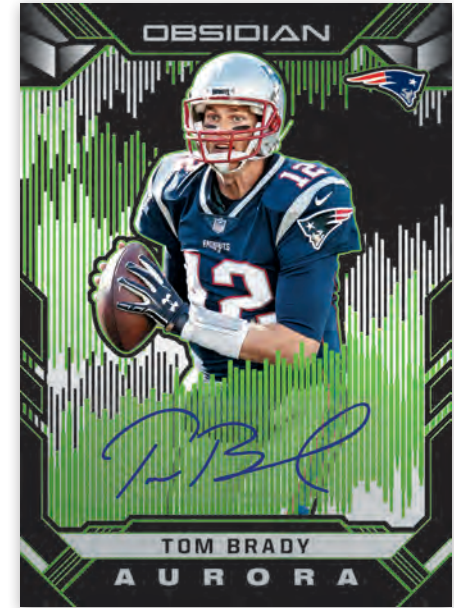

**ROOKIE JERSEY AUTOGRAPHS  
ELECTRIC ETCH YELLOW**

Sequentially numbered to 100 or less, Rookie Jersey Autographs delivers some volcanic-sized hits!

- Rookie Jersey Autos - #’d/100 or less
- Rookie Jersey Autos Electric Etch Orange - #’d/50
- Rookie Jersey Autos Electric Etch Green - #’d/25
- Rookie Jersey Autos Electric Etch Yellow - #’d/10
- Rookie Jersey Autos Electric Etch Red - #’d/5
- Rookie Jersey Autos Electric Etch White Finite - 1/1

**ROOKIES  
ELECTRIC ETCH ORANGE**

100-card Rookies set

- Rookies - #’d/100
- Rookies Electric Etch Purple - #’d/75
- Rookies Electric Etch Orange - #’d/50
- Rookies Electric Etch Green - #’d/25
- Rookies Electric Etch Yellow - #’d/10
- Rookies Electric Red - #’d/5
- Rookies Electric Etch White Finite - 1/1

## LIGHTNING STRIKE ELECTRIC ETCH YELLOW

Look for a storm of veteran and retired talent in Lightning Strike.

- Lightning Strike - #’d/100 or less
- Lightning Strike Electric Etch Green - #’d/25 or less
- Lightning Strike Electric Etch Yellow - #’d/10 or less
- Lightning Strike Electric Etch Red - #’d/5 or less
- Lightning Strike Electric Etch White Finite - 1/1

## ROOKIE ERUPTION ELECTRIC ETCH WHITE FINITE

This die-cut jersey insert is overflowing with the hottest rookies from the 2018 Draft Class!

- Rookie Eruption - #’d/100
- Rookie Eruption Electric Etch Orange - #’d/50
- Rookie Eruption Electric Etch Green - #’d/25
- Rookie Eruption Electric Etch Yellow - #’d/10
- Rookie Eruption Electric Etch Red - #’d/5
- Rookie Eruption Electric Etch White Finite - 1/1