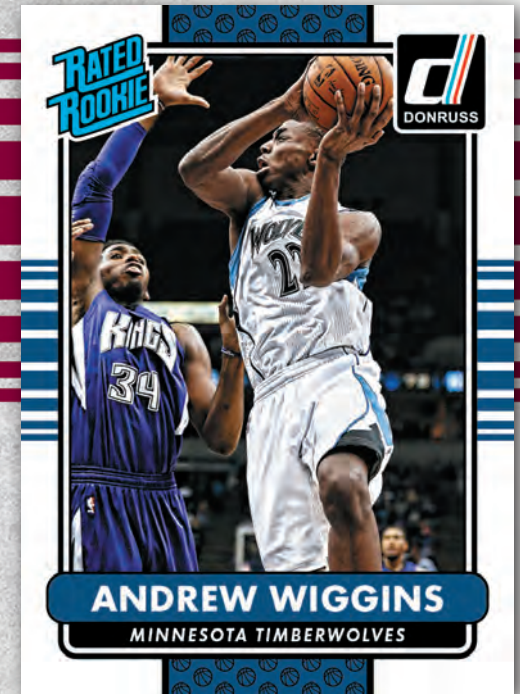

NBA TRADING CARDS

ELITE DOMINATORS

FOR THE FIRST TIME IN BASKETBALL, LOOK FOR ELITE DOMINATORS AND ELITE DOMINATORS SIGNATURES ON EYE-CATCHING FOIL BOARD!

JERSEY KINGS

CHECK OUT THIS RETRO DESIGN THAT FEATURES SOME OF THE NBA'S TOP PLAYERS AND A CROWN-SHAPED JERSEY SWATCH!

ELITE STATUS DIE-CUTS

FIND MULTIPLE VERSIONS OF THE ELITE STATUS DIE-CUTS RANGING IN NUMBERING FROM 199 ALL THE WAY DOWN TO ONE OF ONE.

PANINI

N B A T R A D I N G C A R D S

TIMELESS TREASURES

LOOK FOR THIS AUTOGRAPH/MEMORABILIA SET WITH AN UPDATED TAKE ON THE CLASSIC 1987 DONRUSS BASEBALL DESIGN.

RATED ROOKIE SIGNATURE PATCHES

FIND ON-CARD AUTOGRAPHS OF MANY OF THE 2014 DRAFT'S FIRST-ROUNDERS ON PATCHES FEATURING THE ICONIC RATED ROOKIE LOGO!

RATED ROOKIE

LOOK FOR THE DONRUSS BRAND STAPLE RATED ROOKIE CARDS FROM THE STRONGEST ROOKIE CLASS IN MORE THAN A DECADE!