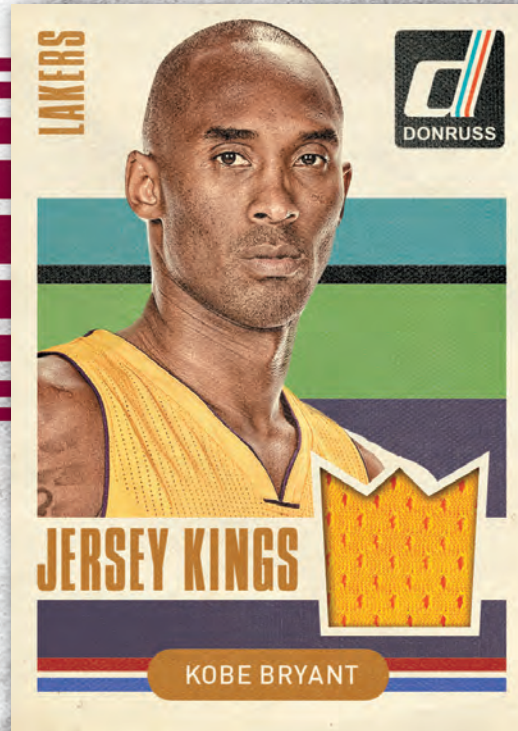

NBA TRADING CARDS

ELITE DOMINATORS

FOR THE FIRST TIME IN BASKETBALL, LOOK FOR ELITE DOMINATORS AND ELITE DOMINATORS SIGNATURES ON EYE-CATCHING FOIL BOARD!

JERSEY KINGS

CHECK OUT THIS RETRO DESIGN THAT FEATURES SOME OF THE NBA'S TOP PLAYERS AND A CROWN-SHAPED JERSEY SWATCH!