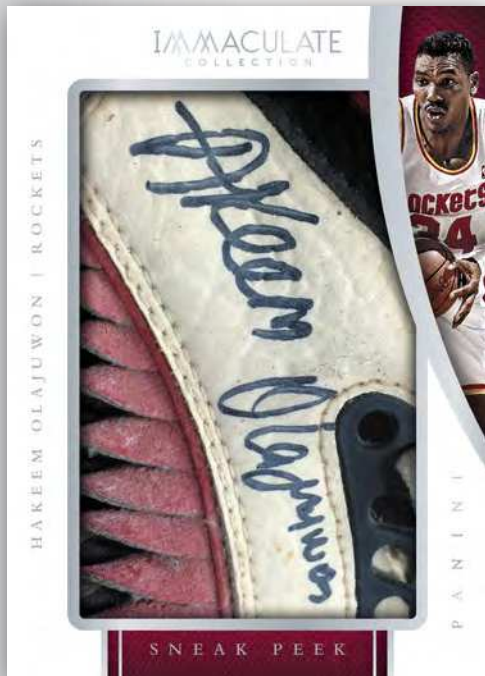

ROOKIE PATCH AUTOGRAPHS

IMMACULATE RETURNS WITH THE MOST POPULAR NBA ROOKIE CLASS IN YEARS! FIND ROOKIE PATCH AUTOGRAPHS OF THE TOP FRESHMEN!

TRIO AUTOGRAPHS

DEBUTING IN IMMACULATE THIS YEAR ARE THE DUAL, TRIO, AND QUAD-AUTOGRAPH SETS. LOOK FOR ALL-STAR COMBINATIONS THAT FEATURE ON-CARD AUTOGRAPHS!

IMMACULATE
COLLECTION

PANINI

SNEAK PEEK

THE SHOE CARD THAT REVOLUTIONIZED THE MEMORABILIA CARD IS BACK! LOOK FOR A NEW ROSTER OF GAME-WORN KICKS.

LOGOMAN AUTOGRAPHS

FIND LOGOMAN AUTOGRAPHS, FEATURING LEGENDS OF THE PAST AND PRESENT!