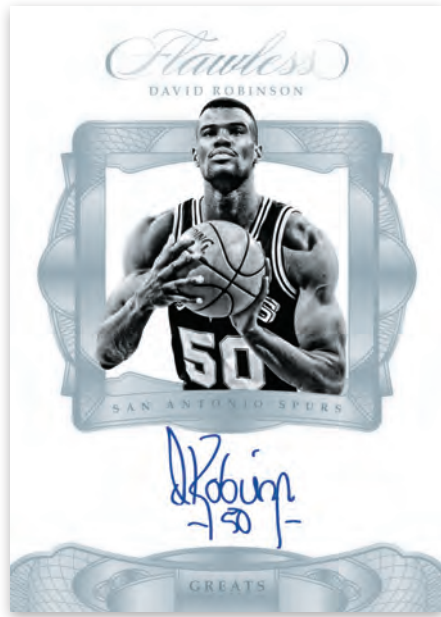

**BASE SET**

**BASE SET DOUBLE DIAMOND**

**BASE SET TRIPLE DIAMOND**

All Flawless parallel sets have been upgraded to diamonds!  
Look for base Single Diamond #’d/25, Double Diamond #’d/10, Triple Diamond #’d/5, and Platinum Diamond #’d/1.  
Every box contains at least one encased diamond card!

## STAR SWATCH SIGNATURES

Showcasing only the top players of yesterday and today, Star Swatch Signatures pairs an oversized patch swatch with an on-card autograph!

## LOGOMAN AUTOGRAPHS

Limited to just one copy each, the logoman is the most coveted piece of the NBA jersey!

## CHAMPIONSHIP TAG AUTOGRAPHS

Every team with an NBA Championship proudly displays the franchises total titles in a patch on the back of its jersey!