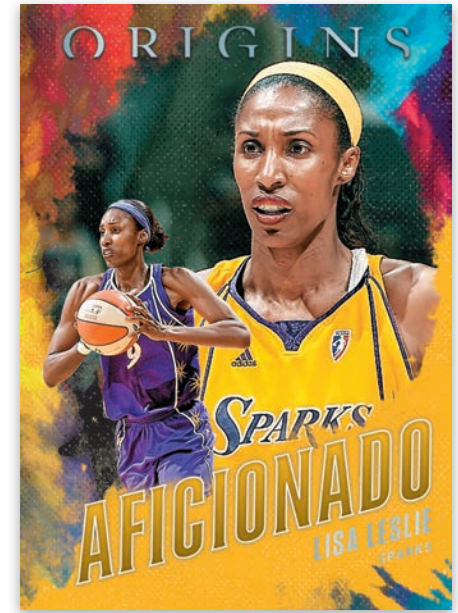

JERSEY AUTOGRAPHS BLUE

Card images are solely for the purpose of design display.

UNIVERSAL AUTOGRAPHS GOLD

Card images are solely for the purpose of design display.

ORIGINS AUTOGRAPHS RED

Look for amazing autograph and dual memorabilia/autograph cards of the biggest WNBA superstars in the game today.
Find Parallels numbered to as low as 1 in Origins Autographs, Universal Autographs, and Jersey Autographs!

Card images are solely for the purpose of design display.

BLANK SLATE

Card images are solely for the purpose of design display.

TIGER EYES

Card images are solely for the purpose of design display.

AFICIONADO GOLD