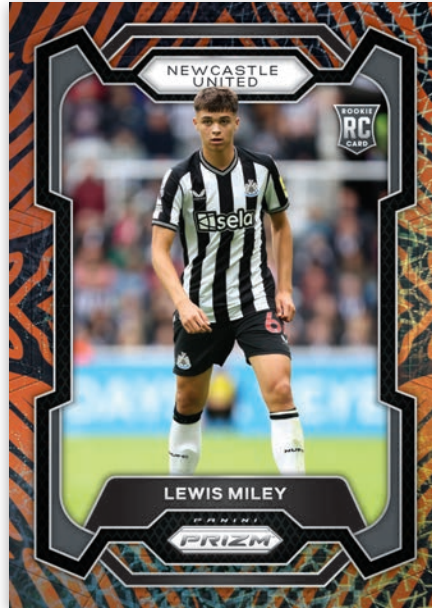

Card images are solely for the purpose of design display.

*CHOICE*

**BASE CHOICE PRIZMS RED, WHITE & BLUE**

Card images are solely for the purpose of design display.

*CHOICE*

**BASE CHOICE PRIZMS TIGER STRIPE**

Card images are solely for the purpose of design display.

*CHOICE*

**BASE CHOICE PRIZMS ZEBRA**

Look for an expansive 300-card base set featuring current stars, legends and key rookies as well as an enticing array of stunning Choice-exclusive Prizm parallels like Red, White & Blue, Tiger Stripe, Zebra and more.