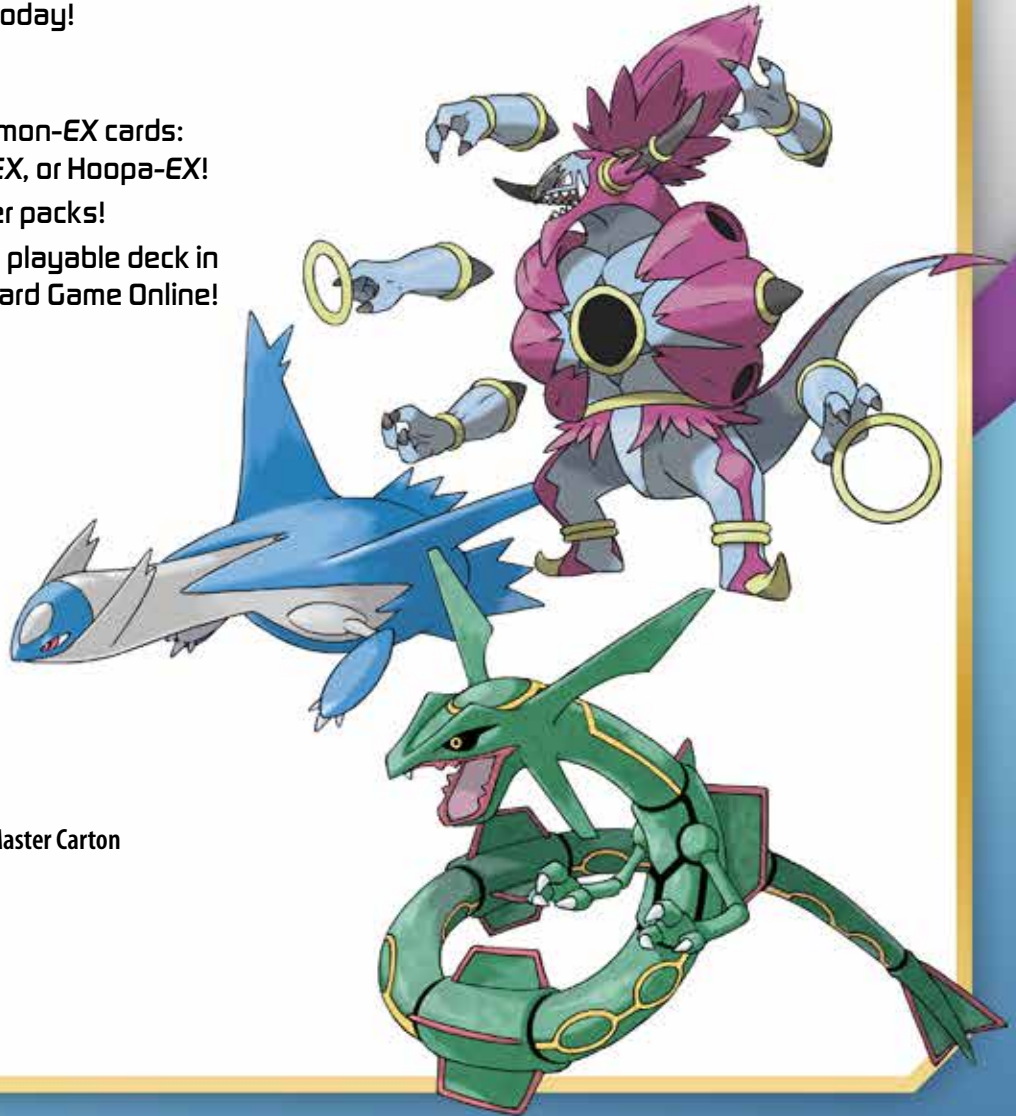

Pokémon-EX: Beyond the Ordinary!

At last, three great Pokémon-EX from the highest heights and strange new worlds! Choose the sky-high swiftness of Rayquaza-EX, the soaring speed of Latios-EX, or the mystical fury of Hoopa-EX in the Pokémon Trading Card Game: Powers Beyond Tin! Each of these rugged tins contains a Legendary or Mythical Pokémon-EX for your collection, so make friends with one of these powerful Pokémon today!

In this tin, you'll find:

- 1 of 3 special foil Pokémon-EX cards:
Rayquaza-EX, Latios-EX, or Hoopa-EX!
- 4 Pokémon TCG booster packs!
- A code card to unlock a playable deck in
the Pokémon Trading Card Game Online!

Pokémon TCG: Powers Beyond Tin

Product code: 210-10999

EAN: 0-820650-109997

6" H x 4 1/2" W x 3" D, 0.4 lbs.

Pokémon TCG: Powers Beyond Tin Master Carton

Product code: 210-12999

Configuration: 12 tins (4 of each)