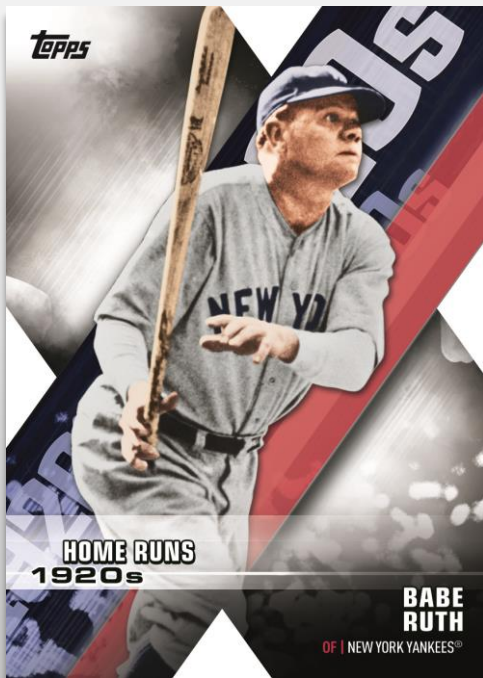

Decade of Dominance Die Cut

NEW! Decade's Next

Highlighting each team's brightest young star or rookie, who is destined for greatness.

- **Blue Parallel** – Limited.
- **Black Parallel** – #'d to 299.
- **Gold Parallel** – #'d to 50.
- **Red Parallel** – #'d to 10.
- **Platinum Parallel** – #'d 1-of-1.
- **Autograph Parallel** - #d to 25 or less.

NEW! Decade of Dominance Die Cuts

Featuring players who dominated a particular era on the die cut shape of a X.

- **Blue Parallel** – Limited.
- **Black Parallel** – #'d to 299.
- **Gold Parallel** – #'d to 50.
- **Red Parallel** – #'d to 10.
- **Platinum Parallel** – #'d 1-of-1.
- **Autograph Parallel** - #d to 25 or less.

NEW! 1985 Topps Baseball

Topps celebrates the 35th Anniversary of the 1985 Baseball set. Subjects will include rookies, veterans and retired players. Cards will have a special 35th Anniversary logo.

- **Blue Parallel** – Limited.
- **Black Parallel** – #'d to 299.
- **Gold Parallel** – #'d to 50.
- **Red Parallel** – #'d to 10.
- **Platinum Parallel** – #'d 1-of-1.

IN STORES FEBRUARY 2020