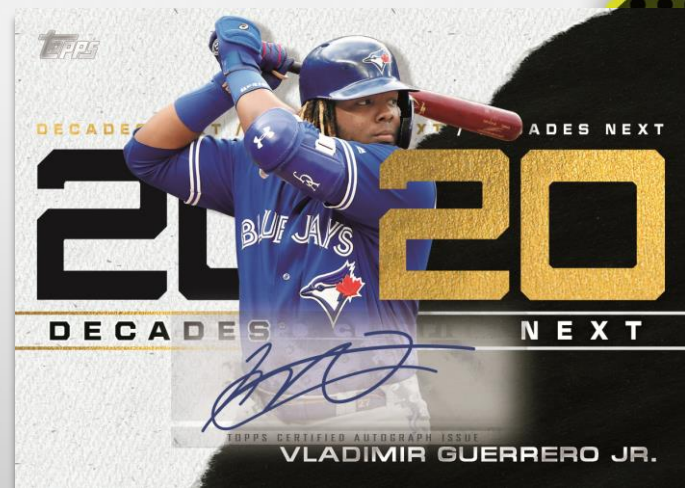

2020

BASEBALL SERIES ONE

2020 TOPPS SERIES 1 BASEBALL LAUNCHES WITH AN AMAZING FAN AND COLLECTOR EXPERIENCE!

2020 TOPPS

CELEBRATION OF THE DECADES

YOU HAVE WON A UNIQUE TOPPS EXPERIENCE

THIS TICKET ALLOWS THE HOLDER, PLUS ONE (1) GUEST A UNIQUE COLLECTOR AND FAN EXPERIENCE INCLUDING A MEET-AND-GREET WITH VARIOUS *MLB*® PLAYERS FROM THROUGHOUT THE DECADES, EXCLUSIVE TRADING CARDS, AND MORE IN LATE FALL OF 2020.

25 SPECIAL TICKETS WILL BE PLACED INTO PACKS OF SERIES 1 2020. WINNERS WILL BE INVITED TO AN EXCLUSIVE EXPERIENTIAL EVENT THAT WILL BE TALKED ABOUT FOR DECADES!

**subject to change*

2020 TOPPS BASEBALL SERIES ONE

RETAIL

Baseball Stars Dual Autograph Card

Base Card

Decade's Next Insert Card
Autograph Parallel

The 2020 season will officially begin with the launch of Topps Baseball Series 1!

Look for all-new inserts, autographs and relics with additional parallels throughout this iconic release.