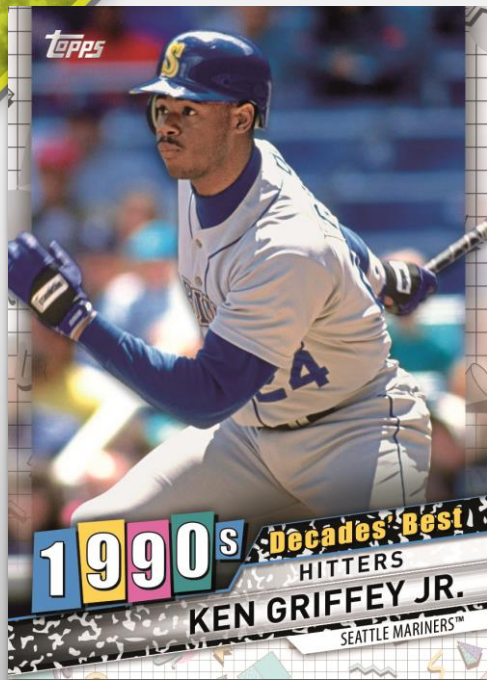

Decades' Best Insert Cards

NEW! Decades' Best

Featuring unique designs celebrating 7 decades between the 1950s & 2010s. Each decade will feature top 10 lists of the Best Teams, Best Hitters, Best Pitchers, and Award Winners.

- **Blue Parallel** – Limited.
- **Black Parallel** – #'d to 299.
- **Gold Parallel** – #'d to 50.
- **Red Parallel** – #'d to 10.
- **Platinum Parallel** – #'d 1-of-1.
- **Autograph Parallel** - #d to 25 or less.

NEW! Topps Choice

The favorite base card designs over the course of 7 decades between the 1950s & 2010s, voted by fans. Cards will feature current and legendary superstars in throwback designs

- **Blue Parallel** – Limited.
- **Black Parallel** – #'d to 299.
- **Gold Parallel** – #'d to 50.
- **Red Parallel** – #'d to 10.
- **Platinum Parallel** – #'d 1-of-1.
- **Autograph Parallel** - #d to 25 or less.

IN STORES FEBRUARY 2020