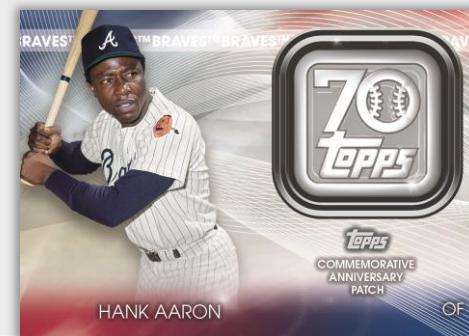

70th Anniversary Logo Patch Card