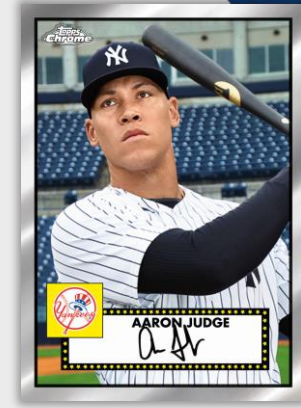

CHROME 1952 Redux Insert Card –
SuperFractor Parallel