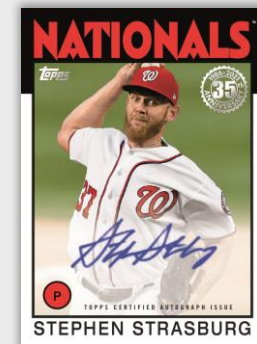

NEW! 70 Years of Baseball Dual Autographs – Sequentially numbered to 5

1986 Topps Baseball Autograph Cards – Signed directly on-card. Featuring current and legendary MLB stars

Parallels

- Black - #'d to 199
- Gold - #'d to 50

Parallels

- Red - #'d to 25
- Platinum - #'d 1/1

Cut Signatures – Numbered 1 of 1

70 Years of Baseball Autograph Card

1986 Baseball
Autograph Card

1986 Baseball
Autograph Card

2021 TOPPS BASEBALL SERIES 1

Relic Cards