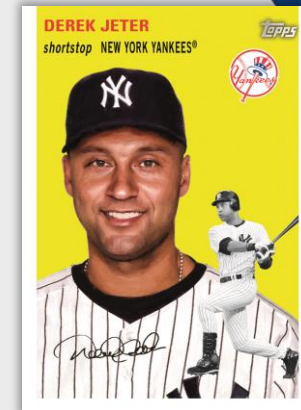

70 Years of Topps Baseball Insert Card