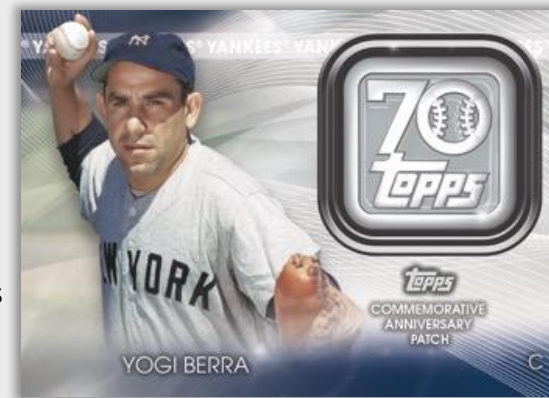

Topps 70th Anniversary Logo Patch Card

**In stores
October 2021**

Solicitation subject to change. Final odds/players subject to actual production runs.

® & © 2021 THE TOPPS COMPANY, INC. ALL RIGHTS RESERVED. TOPPS IS A REGISTERED TRADEMARK OF THE TOPPS COMPANY, INC. Major League Baseball trademarks and copyrights are used with permission of Major League Baseball. Visit MLB.com. OFFICIALLY LICENSED PRODUCT OF MLB. Officially Licensed Product of MLB Players, Inc. Visit MLBPLAYERS.COM, the Players Choice on the web. Topps does not, in any manner, make any representations as to whether its cards will attain any future value. NO PURCHASE NECESSARY. For a chance to get an autographed/relic insert card, see pack for details. Topps has authorized only the packaging and distribution of sequentially numbered cards stated on the card, but cannot guarantee that counterfeit or unauthorized cards will not exist. Although these players have agreed to provide these cards to Topps, we cannot guarantee that all autographs and/or relics will be received in time for inclusion in this product. In the event of unavailability, Topps reserves the right to substitute an alternative autograph and/or relic card.