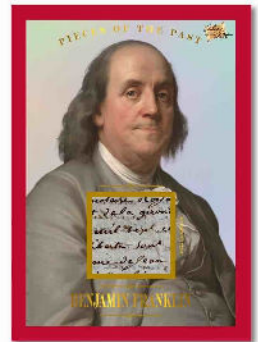

# Historical<sup>2023</sup> PREMIUM EDITION

**AUTHENTIC 1/1 CUT AUTOGRAPHS**

**ABRAHAM LINCOLN CUT AUTO**

**THEODORE ROOSEVELT AND FRANKLIN D. ROOSEVELT  
DUAL CUT AUTO**

**DONALD TRUMP CUT AUTO**

**BARACK OBAMA CUT AUTO**

**10 PACKS PER BOX • 3 RELIC CARDS PER BOX • 4 CARDS PER PACK**

**GEORGE WASHINGTON  
REFLECTIVE MIRROR  
RAINBOW RELIC**

**THOMAS JEFFERSON  
REFLECTIVE MIRROR  
FLAG RELIC /45**

**ALEXANDER HAMILTON  
REFLECTIVE MIRROR  
GOLD RELIC /5**

**BENJAMIN FRANKLIN  
REFLECTIVE MIRROR  
RED RELIC 1/1**

**JOHN F. KENNEDY  
JACQUELINE KENNEDY ONASSIS  
REFLECTIVE MIRROR  
BLUE DUAL RELIC /10**

**GEORGE WASHINGTON  
JOHN ADAMS  
THOMAS JEFFERSON  
REFLECTIVE MIRROR  
GOLD TRIPLE RELIC /5**

**GEORGE S. PATTON  
ROBERT E. LEE  
STONEWALL JACKSON  
DOUGLASS MACARTHUR  
RAINBOW QUADRUPLE RELIC**