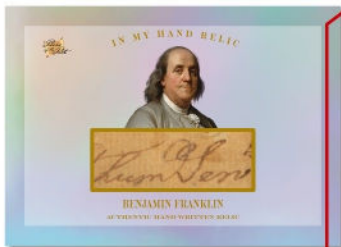

## IN MY HAND INSCRIPTION CARDS, SHOWING THE ENTIRE DOCUMENT AND DESCRIPTION OF THE DOCUMENT!

ABRAHAM LINCOLN  
IN MY HAND  
1/1 INSCRIPTION

BENJAMIN FRANKLIN  
IN MY HAND  
1/1 INSCRIPTION

*Pieces of the Past*  
**Historical**<sup>2023</sup>  
PREMIUM EDITION

**10 BOXES PER CASE | 10 PACKS PER BOX**

**3 RELICS PER BOX | 4 CARDS PER PACK**

**Pieces of the Past is continuing its  
HISTORICAL LINE THEME WITH A**

**100% PACK & BOX PRODUCT!**

- **ALL RELIC CARDS ARE TRAPPED**
- **EVERY CARD IN THE ENTIRE RUN IS  
PRODUCED WITH MIRROR REFLECTIVE  
TECHNOLOGY**

- ALL RELIC CARDS SHOW DOCUMENTS USED ON BACK OF CARD
- ON AVERAGE 1-2 NUMBERED CARDS TO 50 OR LESS PER BOX
- ON AVERAGE CUT AUTOGRAPHS FALLING EVERY 10 CASES

Pieces  
of the Past

# 2023 Historical PREMIUM EDITION

The back of all Paper Relic Cards will feature a picture of the exact document that was used to create the card!

Pictured above are the authentic and original signed documents from  
**ABRAHAM LINCOLN AND BENJAMIN FRANKLIN!**