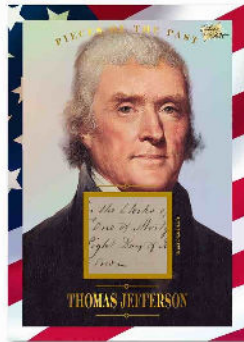

# Historical<sup>2023</sup> PREMIUM EDITION

**AUTHENTIC 1/1 CUT AUTOGRAPHS**

**ABRAHAM LINCOLN CUT AUTO**

**THEODORE ROOSEVELT AND FRANKLIN D. ROOSEVELT  
DUAL CUT AUTO**

**DONALD TRUMP CUT AUTO**

**BARACK OBAMA CUT AUTO**

**10 PACKS PER BOX • 3 RELIC CARDS PER BOX • 4 CARDS PER PACK**

**GEORGE WASHINGTON  
REFLECTIVE MIRROR  
RAINBOW RELIC**

**THOMAS JEFFERSON  
REFLECTIVE MIRROR  
FLAG RELIC /45**

**ALEXANDER HAMILTON  
REFLECTIVE MIRROR  
GOLD RELIC /5**