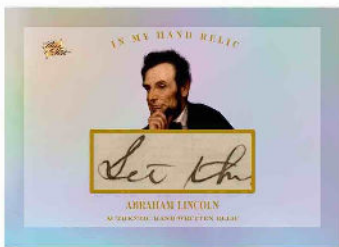

# 365 CARD CHECKLIST, INCLUDING BASE, INSERTS, RELICS, 1/1s AND CUT AUTOGRAPHS!

ABRAHAM LINCOLN  
FLAG REFLECTIVE MIRROR  
BASE CARD /45

GEORGE WASHINGTON  
GOLD REFLECTIVE MIRROR  
BASE CARD /5

THOMAS JEFFERSON  
REFLECTIVE MIRROR  
BASE CARD

## ALL CARDS ARE MADE WITH REFLECTIVE MIRROR TECHNOLOGY

BARACK OBAMA  
OVALOCITY DIE CUT  
INSERT CARD

THEODORE ROOSEVELT  
PRESIDENTIAL PORTRAIT  
INSERT CARD

JACQUELINE KENNEDY ONASSIS  
LADIES OF THE PAST  
MAGAZINE INSERT CARD

MARTIN LUTHER KING JR.  
PLAYING POOL  
INSERT CARD

## IN MY HAND INSCRIPTION CARDS, SHOWING THE ENTIRE DOCUMENT AND DESCRIPTION OF THE DOCUMENT!

ABRAHAM LINCOLN  
IN MY HAND  
1/1 INSCRIPTION

BENJAMIN FRANKLIN  
IN MY HAND  
1/1 INSCRIPTION

*Pieces of the Past*  
**Historical**<sup>2023</sup>  
PREMIUM EDITION