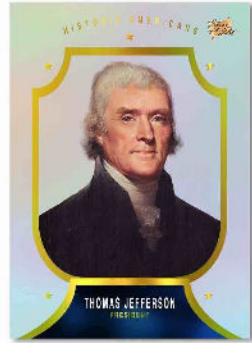

# Historical<sup>2023</sup> PREMIUM EDITION

**AUTHENTIC 1/1 CUT AUTOGRAPHS**

**ABRAHAM LINCOLN CUT AUTO**

**THEODORE ROOSEVELT AND FRANKLIN D. ROOSEVELT  
DUAL CUT AUTO**

**DONALD TRUMP CUT AUTO**

**BARACK OBAMA CUT AUTO**

**BENJAMIN FRANKLIN  
REFLECTIVE MIRROR  
RED RELIC 1/1**

**JOHN F. KENNEDY  
JACQUELINE KENNEDY ONASSIS  
REFLECTIVE MIRROR  
BLUE DUAL RELIC /10**

**GEORGE WASHINGTON  
JOHN ADAMS  
THOMAS JEFFERSON  
REFLECTIVE MIRROR  
GOLD TRIPLE RELIC /5**

**GEORGE S. PATTON  
ROBERT E. LEE  
STONEWALL JACKSON  
DOUGLASS MACARTHUR  
RAINBOW QUADRUPLE RELIC**

# 365 CARD CHECKLIST, INCLUDING BASE, INSERTS, RELICS, 1/1s AND CUT AUTOGRAPHS!

ABRAHAM LINCOLN  
FLAG REFLECTIVE MIRROR  
BASE CARD /45

GEORGE WASHINGTON  
GOLD REFLECTIVE MIRROR  
BASE CARD /5

THOMAS JEFFERSON  
REFLECTIVE MIRROR  
BASE CARD