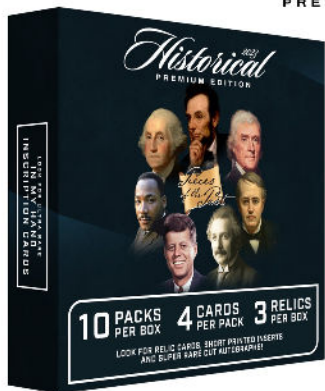

MARTIN LUTHER KING JR.  
PLAYING POOL  
INSERT CARD

## IN MY HAND INSCRIPTION CARDS, SHOWING THE ENTIRE DOCUMENT AND DESCRIPTION OF THE DOCUMENT!

ABRAHAM LINCOLN  
IN MY HAND  
1/1 INSCRIPTION

BENJAMIN FRANKLIN  
IN MY HAND  
1/1 INSCRIPTION

*Pieces of the Past*  
**Historical**<sup>2023</sup>  
PREMIUM EDITION

**10 BOXES PER CASE | 10 PACKS PER BOX**

**3 RELICS PER BOX | 4 CARDS PER PACK**

**Pieces of the Past is continuing its  
HISTORICAL LINE THEME WITH A**

**100% PACK & BOX PRODUCT!**

- **ALL RELIC CARDS ARE TRAPPED**
- **EVERY CARD IN THE ENTIRE RUN IS  
PRODUCED WITH MIRROR REFLECTIVE  
TECHNOLOGY**