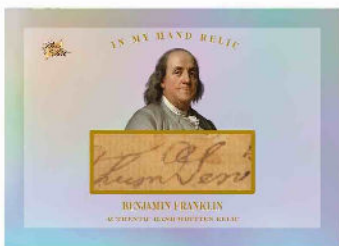

## ALL CARDS ARE MADE WITH REFLECTIVE MIRROR TECHNOLOGY

BARACK OBAMA  
OVALOCITY DIE CUT  
INSERT CARD

THEODORE ROOSEVELT  
PRESIDENTIAL PORTRAIT  
INSERT CARD

JACQUELINE KENNEDY ONASSIS  
LADIES OF THE PAST  
MAGAZINE INSERT CARD

MARTIN LUTHER KING JR.  
PLAYING POOL  
INSERT CARD

## IN MY HAND INSCRIPTION CARDS, SHOWING THE ENTIRE DOCUMENT AND DESCRIPTION OF THE DOCUMENT!

ABRAHAM LINCOLN  
IN MY HAND  
1/1 INSCRIPTION

BENJAMIN FRANKLIN  
IN MY HAND  
1/1 INSCRIPTION

*Pieces of the Past*  
**Historical**<sup>2023</sup>  
PREMIUM EDITION