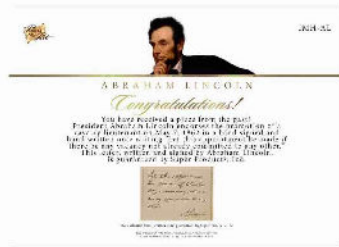

## ALL CARDS ARE MADE WITH REFLECTIVE MIRROR TECHNOLOGY

BARACK OBAMA  
OVALOCITY DIE CUT  
INSERT CARD

THEODORE ROOSEVELT  
PRESIDENTIAL PORTRAIT  
INSERT CARD

JACQUELINE KENNEDY ONASSIS  
LADIES OF THE PAST  
MAGAZINE INSERT CARD

MARTIN LUTHER KING JR.  
PLAYING POOL  
INSERT CARD

## IN MY HAND INSCRIPTION CARDS, SHOWING THE ENTIRE DOCUMENT AND DESCRIPTION OF THE DOCUMENT!

ABRAHAM LINCOLN  
IN MY HAND  
1/1 INSCRIPTION

BENJAMIN FRANKLIN  
IN MY HAND  
1/1 INSCRIPTION

*Pieces of the Past*  
**Historical**<sup>2023</sup>  
PREMIUM EDITION