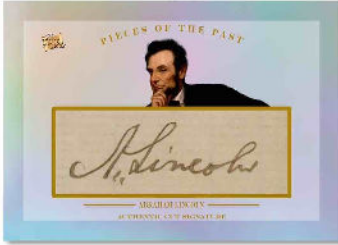

# Historical<sup>2023</sup> PREMIUM EDITION

**AUTHENTIC 1/1 CUT AUTOGRAPHS**

**ABRAHAM LINCOLN CUT AUTO**

**THEODORE ROOSEVELT AND FRANKLIN D. ROOSEVELT  
DUAL CUT AUTO**

**DONALD TRUMP CUT AUTO**

**BARACK OBAMA CUT AUTO**

**10 PACKS PER BOX • 3 RELIC CARDS PER BOX • 4 CARDS PER PACK**

**GEORGE WASHINGTON  
REFLECTIVE MIRROR  
RAINBOW RELIC**

**THOMAS JEFFERSON  
REFLECTIVE MIRROR  
FLAG RELIC /45**

**ALEXANDER HAMILTON  
REFLECTIVE MIRROR  
GOLD RELIC /5**

**BENJAMIN FRANKLIN  
REFLECTIVE MIRROR  
RED RELIC 1/1**

**JOHN F. KENNEDY  
JACQUELINE KENNEDY ONASSIS  
REFLECTIVE MIRROR  
BLUE DUAL RELIC /10**

**GEORGE WASHINGTON  
JOHN ADAMS  
THOMAS JEFFERSON  
REFLECTIVE MIRROR  
GOLD TRIPLE RELIC /5**