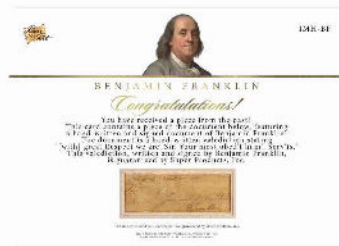

MARTIN LUTHER KING JR.  
PLAYING POOL  
INSERT CARD

## IN MY HAND INSCRIPTION CARDS, SHOWING THE ENTIRE DOCUMENT AND DESCRIPTION OF THE DOCUMENT!

ABRAHAM LINCOLN  
IN MY HAND  
1/1 INSCRIPTION

BENJAMIN FRANKLIN  
IN MY HAND  
1/1 INSCRIPTION

*Pieces of the Past*  
**Historical**<sup>2023</sup>  
PREMIUM EDITION