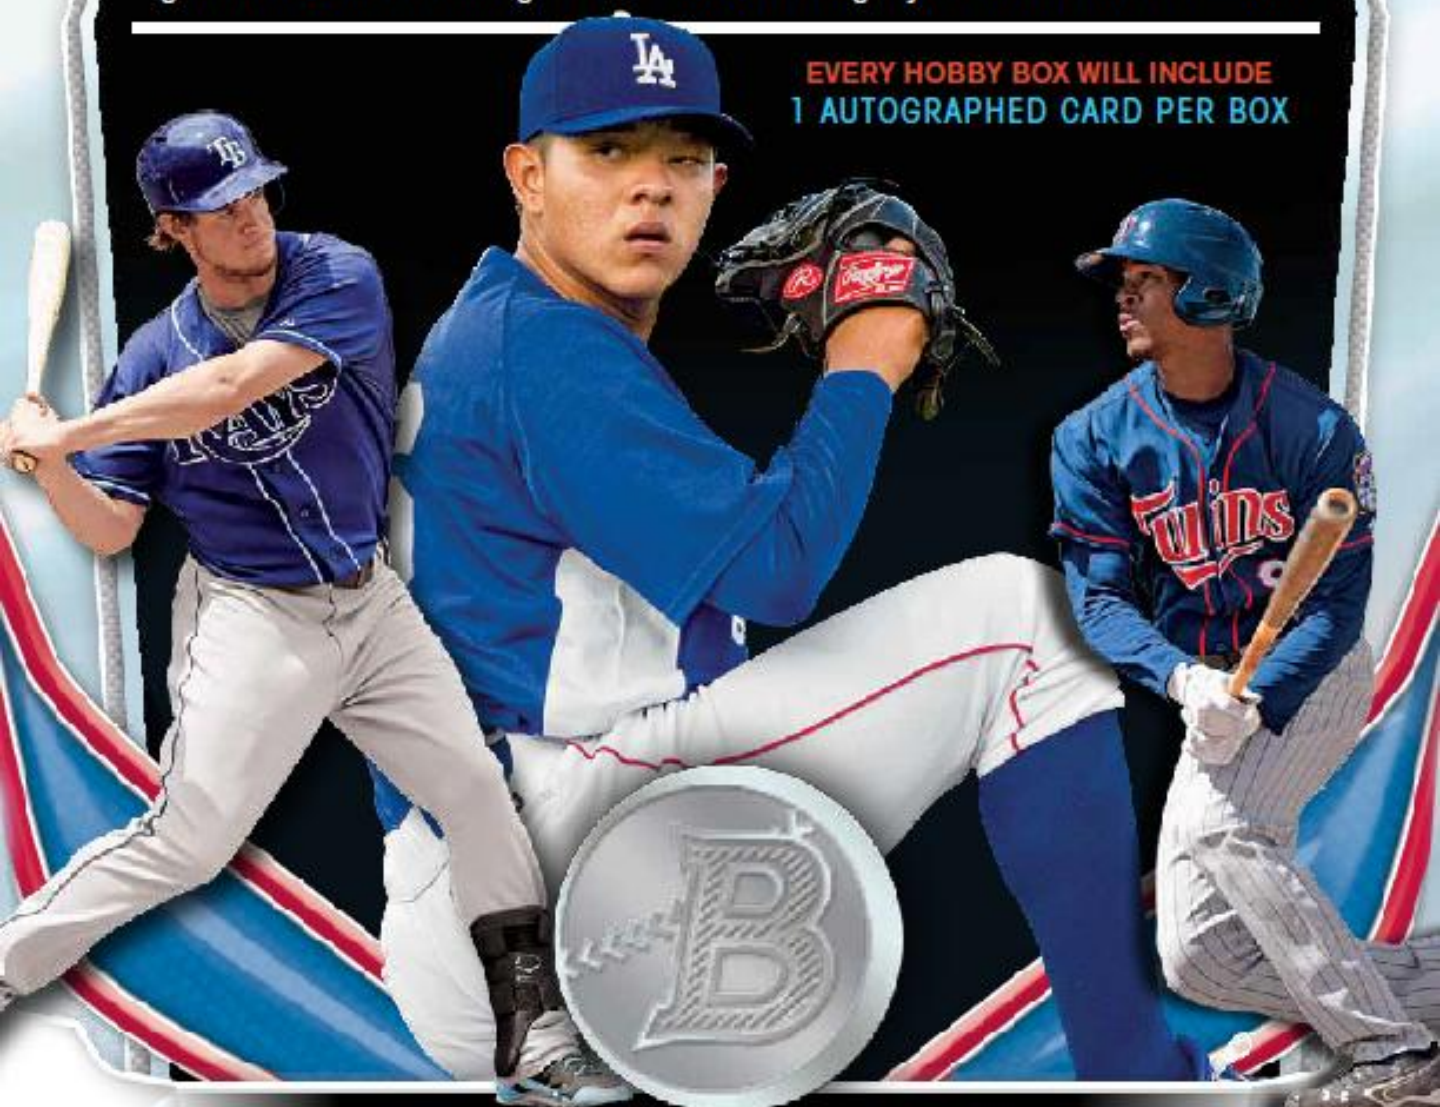

Bowman

MAJOR LEAGUE BASEBALL™

HOBBY

2014 Bowman Baseball is a prospector's paradise. This year's release continues to showcase the top prospects and rookies to help you answer the question "Who's Next?" It is the 25th anniversary of the 1989 re-launch of the Bowman brand, and we are going to highlight this milestone with a 1989 Silver Diamond Refractor in all 2014 Bowman releases. We are also excited to bring back the Bowman's Top 100 Prospects & Chrome Refractor Mini cards. Finally, Bowman would not be complete without the Prospect & Rookie Chrome autograph cards, and all of their colorful parallels. Be sure to get in on the ground floor to be among the first collectors to get your hands on these cards!

EVERY HOBBY BOX WILL INCLUDE
1 AUTOGRAPHED CARD PER BOX

2014 BOWMAN BASEBALL

Bowman

MAJOR LEAGUE BASEBALL®

1989 "Bowman Is Back" - Black Refractor Autograph Parallel

1989 "Bowman is Back" Silver Diamond Refractor