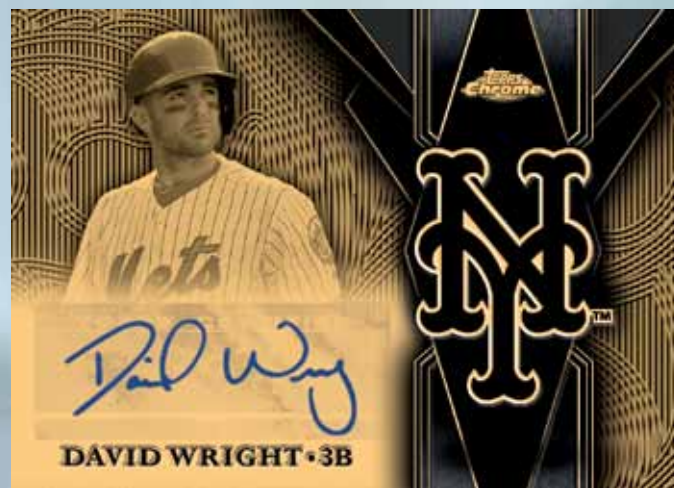

MAJOR LEAGUE BASEBALL® CARDS

Topps 2016
Chrome™

**HOBBY
JUMBO**

BASEBALL

As one of the most reliable brands in the hobby, Topps Chrome Baseball consistently offers collectors the most current *MLB*® rookie cards and autographs. 2016 Topps Chrome Baseball will continue to feature the best young players from Topps Baseball Series 1 & 2 on its renowned chrome technology.

In addition to highly coveted rookie cards, 2016 Topps Chrome Baseball will offer new insert content including a chrome First Pitch set, low-numbered veteran autographs and a complete rainbow of colored refractors.

ROOKIE AUTOGRAPH CARDS

Rookie Autograph Card

Rookie Autograph Card - Gold Refractor Parallel

The Topps Chrome autographed rookie card is often viewed as the most sought-after rookie card in the industry. Along with its base chrome version, 2016 will also feature the following parallels:

Topps Chrome™ BASEBALL

ADDITIONAL AUTOGRAPH CONTENT

MLB® Debut Autograph Card

Team Logo Autograph Card

Look for multiple new, low-numbered insert autograph sets in 2016:

MLB® DEBUT AUTOGRAPHS **NEW!**

The Topps Baseball Series 1 design referencing notable *MLB*® debuts will be modified for chrome refractor technology. Sequentially numbered.