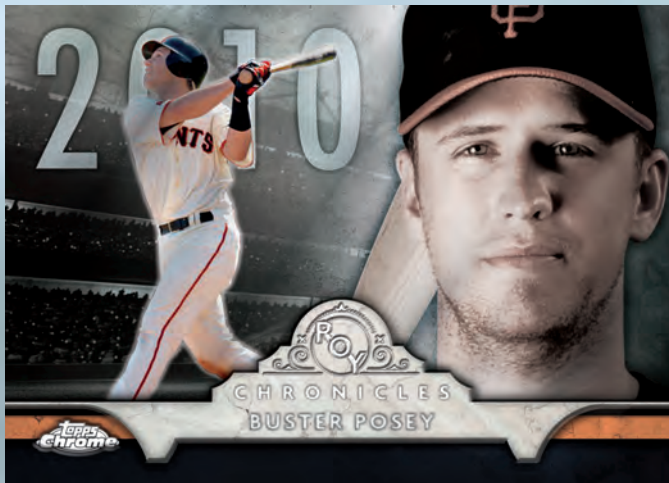

Topps Chrome™ BASEBALL

NEW CASE HIT FOR 2016

ROY Chronicles Insert Card