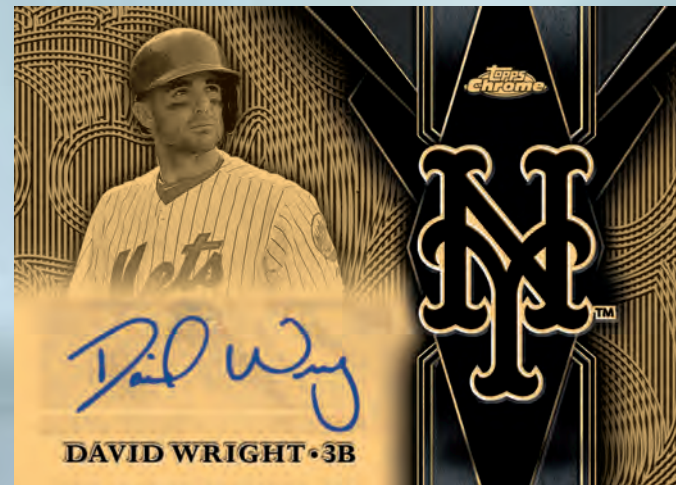

Team Logo Autograph Card

Look for multiple new, low-numbered insert autograph sets in 2016:

MLB® DEBUT AUTOGRAPHS **NEW!**

The Topps Baseball Series 1 design referencing notable *MLB*® debuts will be modified for chrome refractor technology. Sequentially numbered.

Parallels for the above autograph sets will include:

- Orange Parallel: sequentially numbered to 25.
- Red Parallel: sequentially numbered to 5.
- SuperFractor: numbered 1/1.
- Printing Plates: numbered 1/1.

YOUTH IMPACT AUTOGRAPHS **NEW!**

Featuring the brightest *MLB*® rookies with a vibrant chrome design. Sequentially numbered.

TEAM LOGO AUTOGRAPHS **NEW!**

Inspired by the Topps Baseball Series 1 Team Logo Pin cards, these cards will feature players who are the faces of their respective franchises. Sequentially numbered.

ADDITIONALLY, LOOK FOR DUAL AUTOGRAPH CARDS SHOWCASING THEMATICALLY PAIRED ROOKIE/VETERAN SUBJECTS.