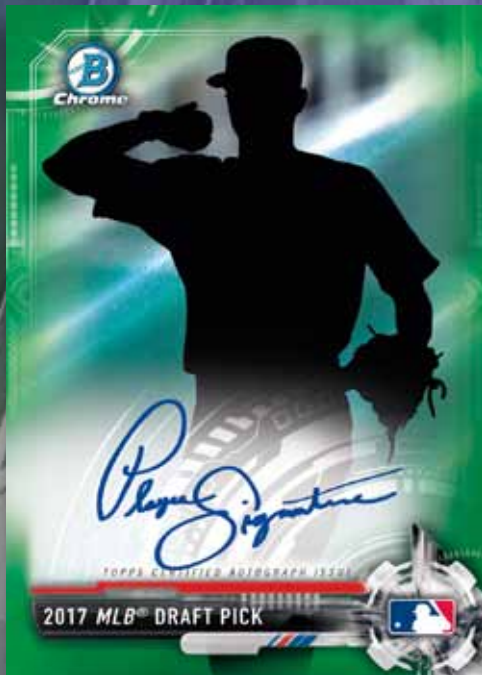

MAJOR LEAGUE BASEBALL®

HOBBY
JUMBO

Bowman® DRAFT BASEBALL

2017

THE FIRST *MLB*®-LICENSED CARDS OF THE 2017 *MLB*® DRAFT CLASS WILL ARRIVE IN STORES WITH 2017 BOWMAN® DRAFT BASEBALL.

Chrome Draft Pick Autograph Card –
Green Refractor