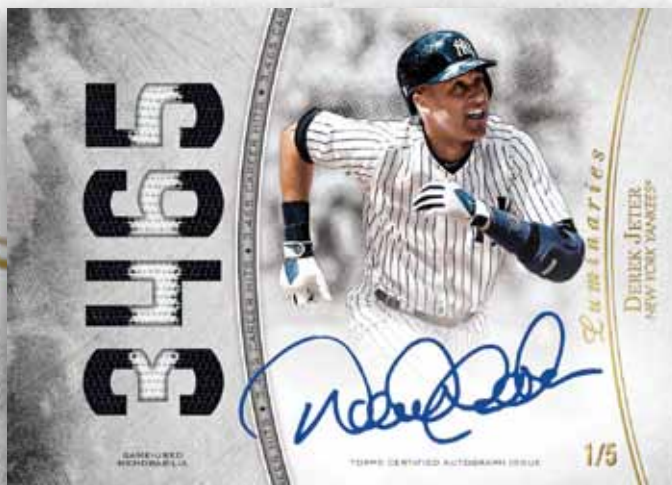

- **Hit Kings Ultimate Book**

40 Autographs on one card! #’d 1 of 1

- **Masters of the Mound Ultra Book**

10 of the best arms on one card! #’d 1 of 1

- **The Greatest Book Card**

Featuring 30 autographs on one card! #’d 1 of 1

- **Masters of the Mound** #’d to 15

- Red Parallel #’d to 10
- Blue Parallel #’d to 5
- Black Parallel #’d 1 of 1

Autographs - Hit Kings Ultra Book Card

Masters of the Mound - Black Parallel

TOPPS
Luminaries
 2017 Baseball

AUTOGRAPHED RELICS

- **Home Run Kings Autograph Relics** #’d to 15
 - Red Parallel #’d to 10
 - Black Parallel #’d 1 of 1
- **Home Run Kings Autograph Patches** #’d to 5
 - Black Parallel #’d 1 of 1
- **Home Run Kings Autograph Patch Dual Book Cards** #’d 1 of 1
- **Home Run Kings Autograph Patch Triple Book Cards** #’d 1 of 1
- **Hit Kings Autograph Relics** #’d to 15
 - Red Parallel #’d to 10
 - Black Parallel #’d 1 of 1
- **Hit Kings Autograph Patches** #’d to 5
 - Black Parallel #’d 1 of 1