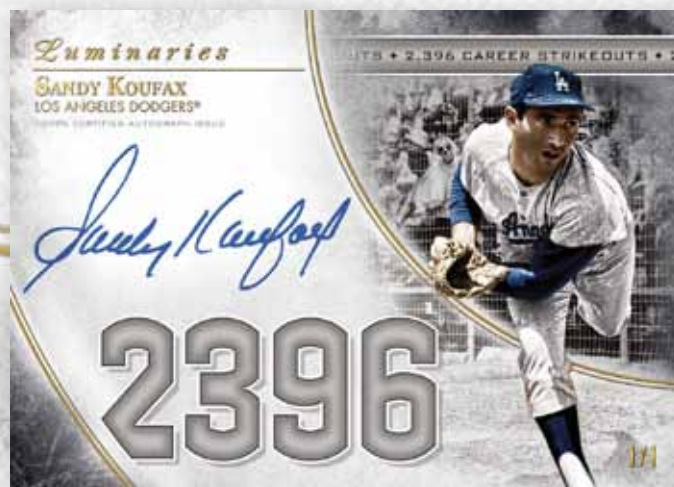

Masters of the Mound - Black Parallel