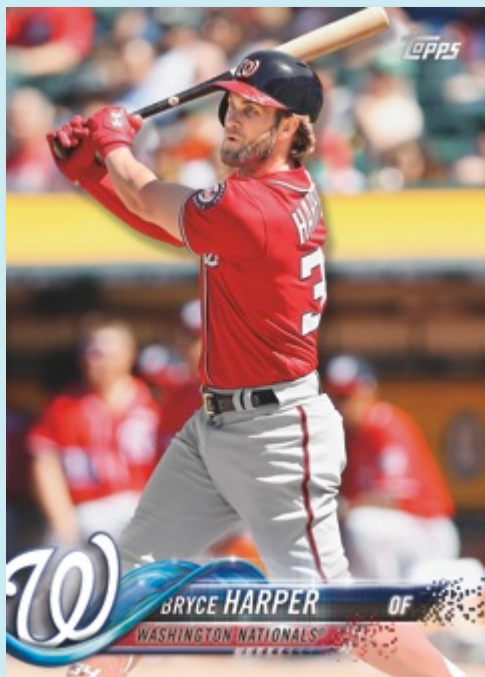

TOPPS

BASEBALL 2018 SERIES TWO

BASE CARDS

Base Card

Parallels

- Rainbow Foil – **Inserted 1:10 packs.**
- Gold – Numbered to 2018.
- Vintage Stock – Numbered to 99.