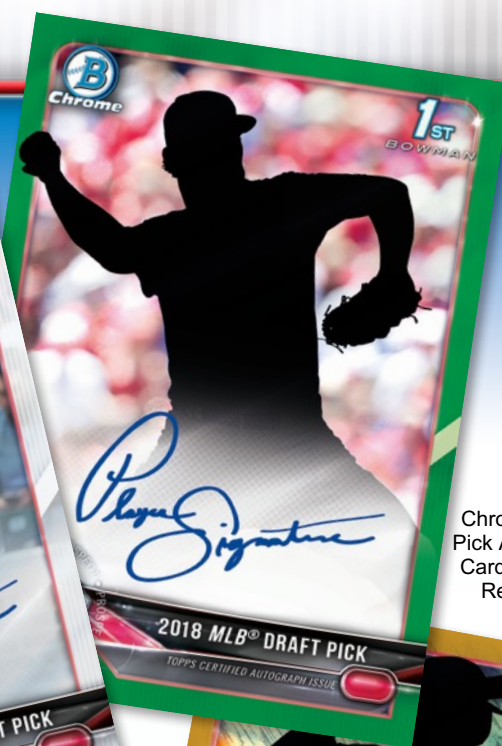

Bowman® DRAFT BASEBALL

Each Jumbo Box of 2018 Bowman Draft will contain three autograph cards, while each case will deliver at least **1 Class of 2018 Autograph case hit!**

Chrome Draft Pick Autographs

Featuring on-card autographs of the top 2018 MLB® Draft selections.

- Refractor: sequentially numbered to 499.
- Purple Refractor: sequentially numbered to 250.
- Blue Refractor: sequentially numbered to 150.
- Blue Wave Refractor: sequentially numbered to 150.
- Green Refractor: sequentially numbered to 99.
- Black Refractor: sequentially numbered to 75. **JUMBO BOX ONLY!**
- Sparkles Refractor: sequentially numbered to 71. **NEW!**
- Gold Refractor: sequentially numbered to 50.
- Gold Wave Refractor: sequentially numbered to 50.
- Orange Refractor: sequentially numbered to 25. **JUMBO BOX ONLY**
- Red Refractor: sequentially numbered to 5.
- Red Wave Refractor: sequentially numbered to 5.
- SuperFractor: numbered 1/1.
- Black Wave Refractor: numbered 1/1.
- Printing Plates: numbered 1/1.

AUTOGRAPH CARDS