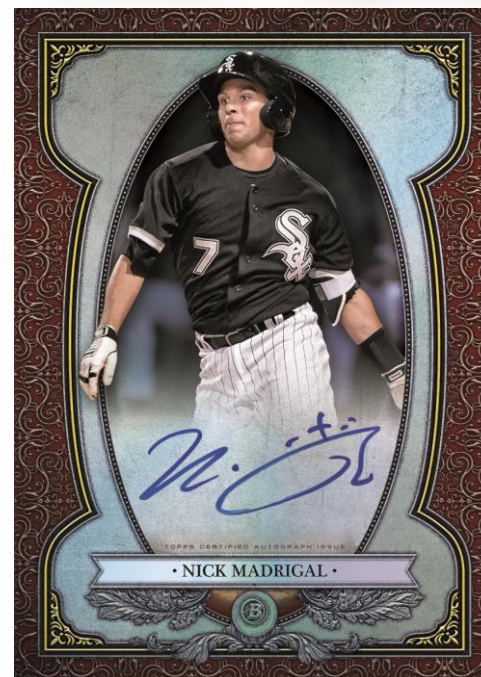

2019 Bowman® Sterling Continuity Autograph

Dual Bowman® Prospect Autographs – **HOBBY ONLY**

- Featuring a rare 1-of-1 Superfractor

All-American Game Autographs – **HOBBY ONLY**

2019 Bowman® Sterling Continuity Autographs – **HOBBY ONLY**

- 3 parallels to chase

2019 Bowman® Ultimate Autograph Book Card – **HOBBY ONLY**

Featuring 24 signatures on a 6-Panel Book Card

Look for Bowman® Baseball to arrive in stores April 2019!

Solicitation subject to change. Final odds/athletes subject to actual production runs.