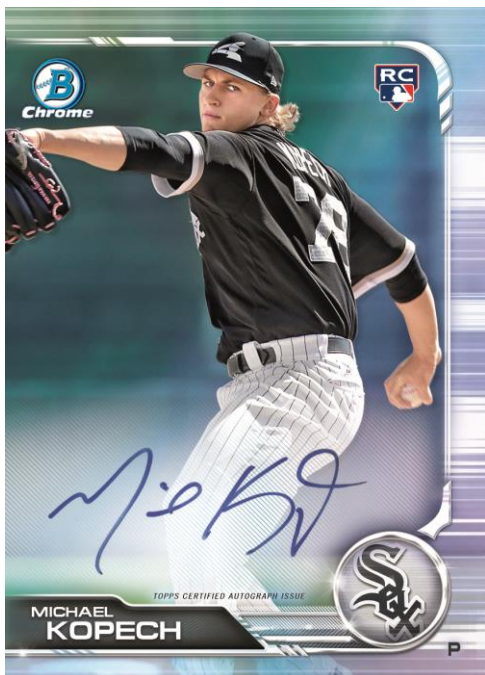

Chrome Rookie Autograph Card