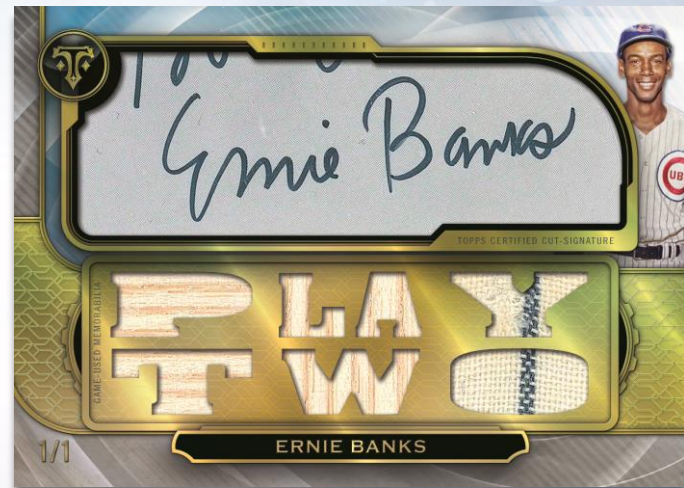

Triple Threads Jumbo Plus Autograph Relic Book Cards

includes 2 patch pieces and a
jumbo patch piece

- Base – #’d to 3
- Ruby Parallel – #’d 1-of-1

Triple Threads Letter Plus Autograph Relic Book Cards

includes 2 patch pieces and a nameplate
letter patch

- Base – #’d to 3
- Ruby Parallel – #’d 1-of-1

Triple Threads Autograph Relic Card

**AUTOGRAPH RELICS
CONTINUED...**

2019 TOPPS

TRIPLE THREADS BASEBALL

Triple Threads Cut Above Cut Signature Cards

Featuring relics and a cut signature. #d 1-of-1.

Triple Threads Dual Cut Above Autograph Book Cards

Featuring 2 players and their relics and cut signatures. #d 1-of-1.

Triple Threads Autograph Deca Relic Book Cards

Includes 1 player with 10 relic pieces

- Base – #d to 10
- Gold Parallel – #d to 5
- Ruby Parallel – #d 1-of-1

Triple Threads Deca Autographed Relic Combo Book Cards

Featuring 10 different players and their swatches

- Base – #d to 10.
- Gold Parallel – #d to 5
- Ruby Parallel – #d 1-of-1