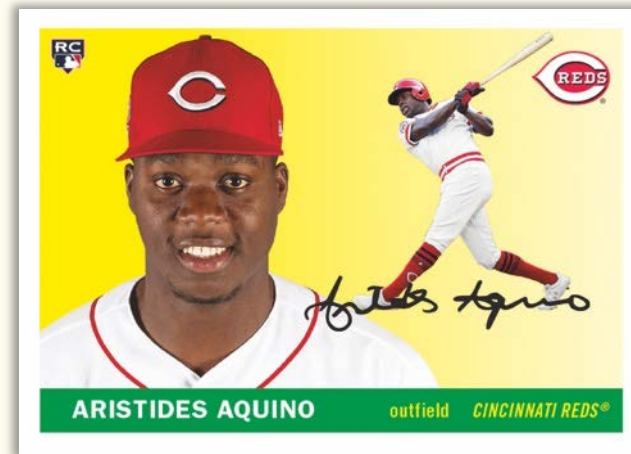

Base Card – 1955 Topps