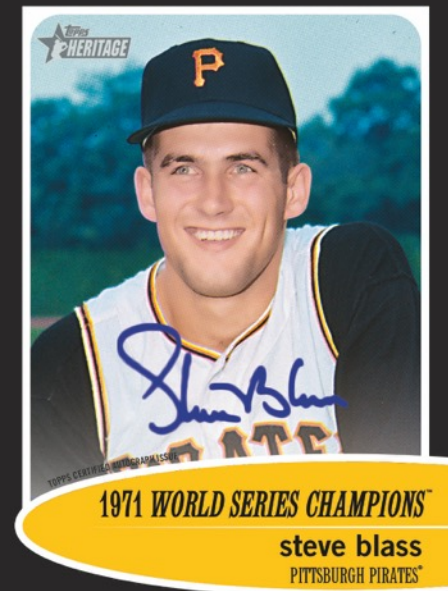

Showcasing iconic moments and players from the 1971 *World Series*® and champion *Pittsburgh Pirates*®.

Let's Play 2(528) **NEW!**

Ernie Banks takes center stage with a card set honoring his time as the face of the franchise for the *Chicago Cubs*®.

LET'S PLAY 2(528) INSERT CARD

AWARD WINNERS INSERT CARD

COMBO CARD INSERT CARD

AUTOGRAPHED CARDS

Real One Autographs

Featuring on-card autographs signed in blue ink.

Real One Special Edition Autographs

Signed on-card in red ink.
Hand-numbered to 71 or less.

NEW! 1971 World Series® Champion Autographs

On-card autographs from members of the
1971 World Series® Champion *Pittsburgh Pirates*®.
Hand-numbered to 71.

REAL ONE AUTOGRAPH CARD

1971 WORLD SERIES® CHAMPIONS
AUTOGRAPH CARD