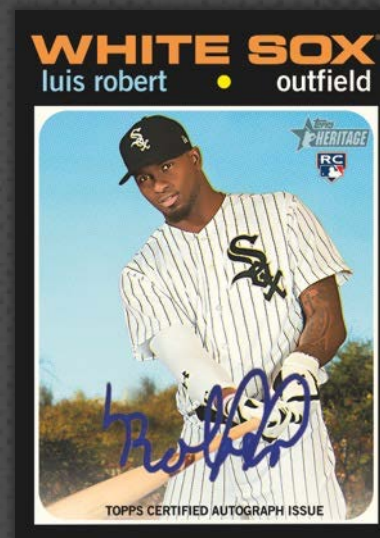

REAL ONE AUTOGRAPH CARD

This set contains Real One Autographs, Clubhouse Collection Relics, all-new inserts, and additional cards celebrating the 1971 and 2020 seasons!

**EACH HOBBY BOX WILL GUARANTEE 1 AUTOGRAPH OR RELIC CARD!
IN STORES AUGUST 2020**