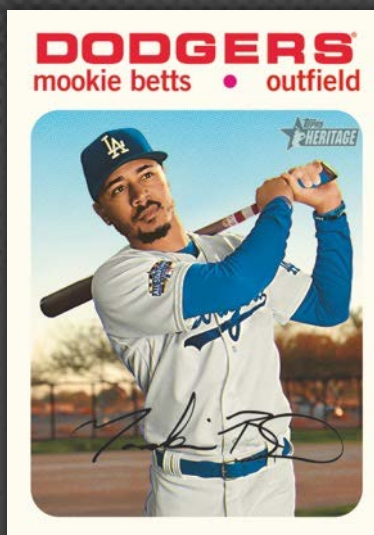

BASE CARD - WHITE BORDER PARALLEL