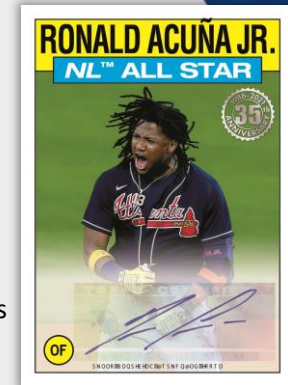

1986 Topps All-Star Autograph Card