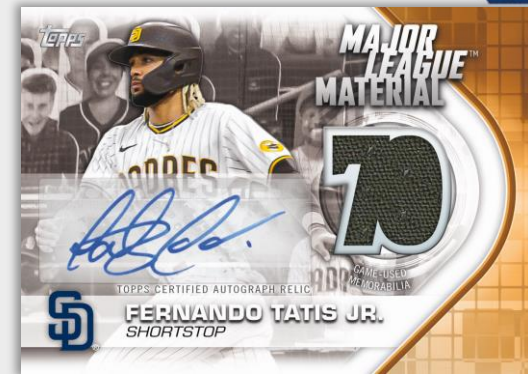

Major League™ Material Autograph Relic Card