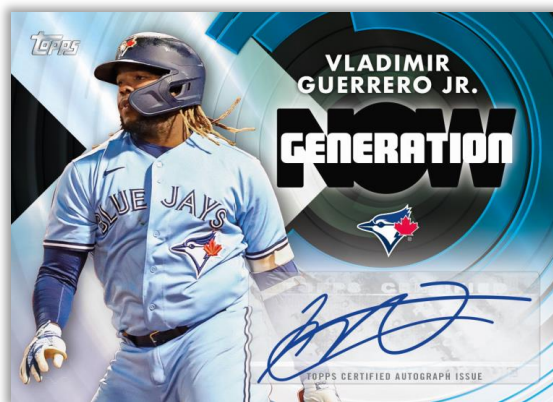

2022 SERIES ONE BASEBALL

The unofficial start to the 2022 *MLB*® Season begins in February 2022, with the launch of Topps Baseball Series 1 trading cards.

In a celebration of all things baseball, collectors will find cards highlighting the greats of the game from today and tomorrow, alongside legendary superstars.

Look for autographs, relics, and inserts featuring the most collectible names in *Major League Baseball*®.

Base Card

In stores February 2022!

Generation Now Autograph Card

Base Card – Royal Blue Parallel

2022 SERIES ONE BASEBALL