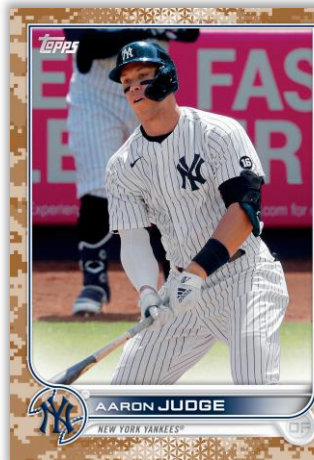

Base Cards

330-Card set featuring leading *MLB*® Stars, Rookies, Future Stars, League Leaders, Team Cards, and more.

Parallels

- **Rainbow Foil Parallel** – Inserted 1:10 packs
- **Gold Parallel** – #’d to 2022
- **Green Foilboard Parallel** – #’d to 499
- **Orange Foilboard Parallel** – #’d to 299
- **NEW!** **Royal Blue Parallel** – Inserted 1:10 packs **RETAIL EXCLUSIVE**
- **Red Foilboard Parallel** – #’d to 199
- **Vintage Stock Parallel** – #’d to 99
- **Independence Day Parallel** - #’d to 76
- **Mother’s Day Hot Pink Parallel** – #’d to 50
- **Father’s Day Powder Blue Parallel** – #’d to 50
- **Memorial Day Camo Parallel** – #’d to 25
- **Printing Plates** – (4 colors) #’d 1/1
- **NEW!** **Platinum Parallel** – #d 1/1

Base Card – Royal Blue Parallel

Base Card

Base Card – Memorial Day Camo Parallel

Base Card – Platinum Parallel

2022 SERIES ONE BASEBALL

Inserts

NEW! Generation Now - 15 years later, we celebrate the newest generation of MLB® Stars. Collect the whole set, continuing in Series 2 and Update Series, to make a 90-card set.