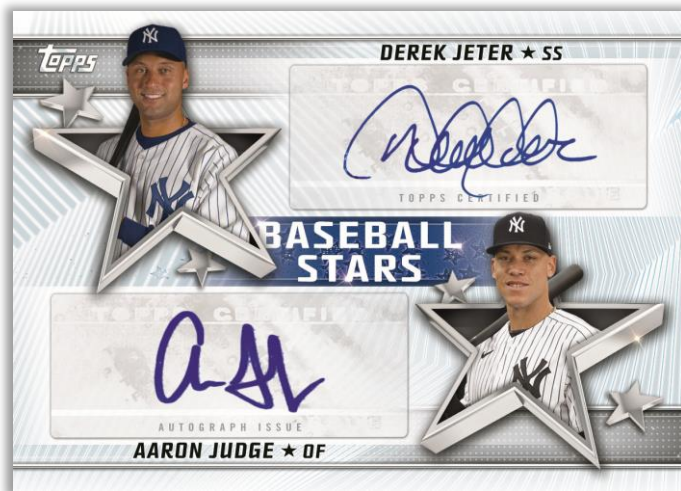

Baseball Stars Dual Autograph Card