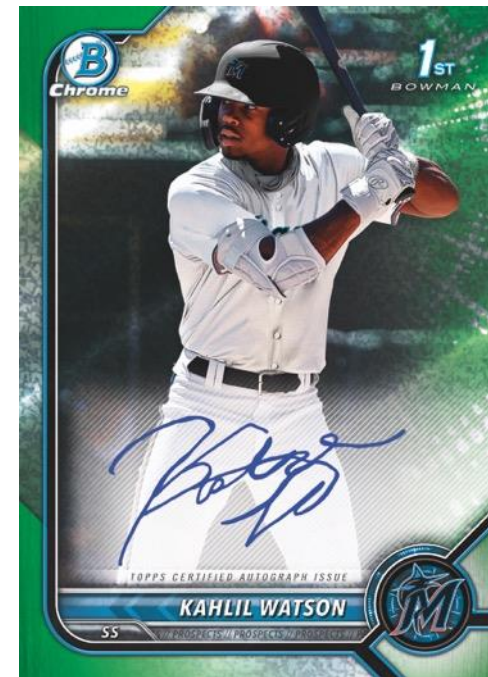

Bowman Buyback Autographs – Varied #’ing

Chrome Prospect Autograph Card –
Green Shimmer Refractor

Solicitation subject to change. Final odds/players subject to actual production runs.