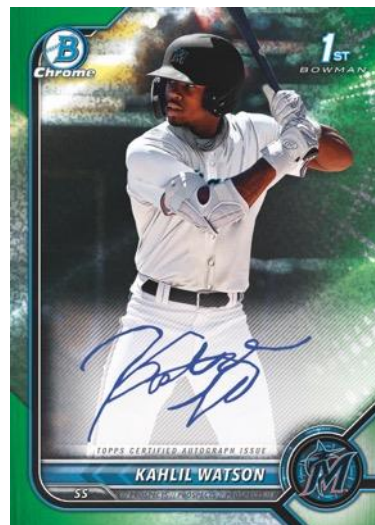

2022 BOWMAN BASEBALL

The countdown begins once again for prospect collectors everywhere, with the much-anticipated release of **2022 Bowman Baseball!**

Collect the entire 100-card Base Set compiling the top stars and rookies, along with another 150-Card Prospect set chock-full of future superstars!

Look for a variety of Prospect Parallels including Retail Exclusive Green Parallels!

Hi-Fi Futures Card

Chrome Prospect Autograph Card –
Green Shimmer Refractor

Virtuosic Vibrations Card

Available in stores everywhere April 2022!

2022 BOWMAN BASEBALL

BASE CARDS

100 Base Set cards of current stars and rookies and 150 Prospect cards.

Base Set Parallels

- Sky Blue Border Parallel - #d to 499
- Neon Green Border Parallel - #d to 399
- Fuchsia Border Parallel - #d to 299
- Purple Border Parallel - #d to 250
- Blue Border Parallel - #d to 150
- Green Border Parallel - #d to 99 – **Retail Exclusive!**
- Yellow Border Parallel - #d to 75
- Gold Border Parallel - #d to 50
- Red Border Parallel - #d to 5
- Platinum Border - #d 1-of-1
- Printing Plates - #d 1-of-1