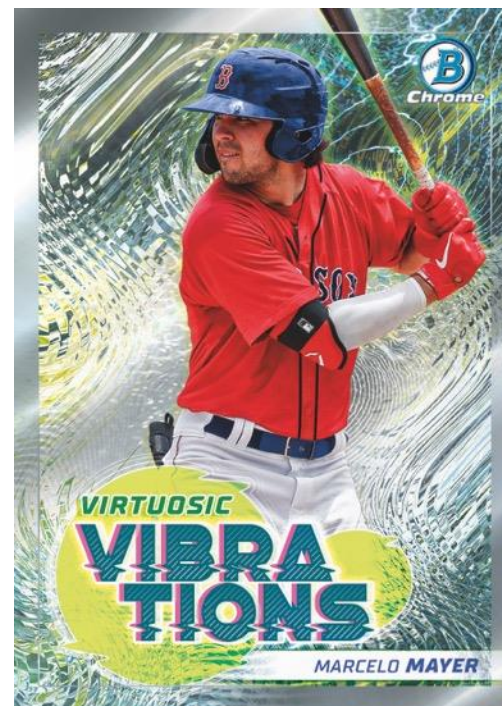

Virtuosic Vibrations Card