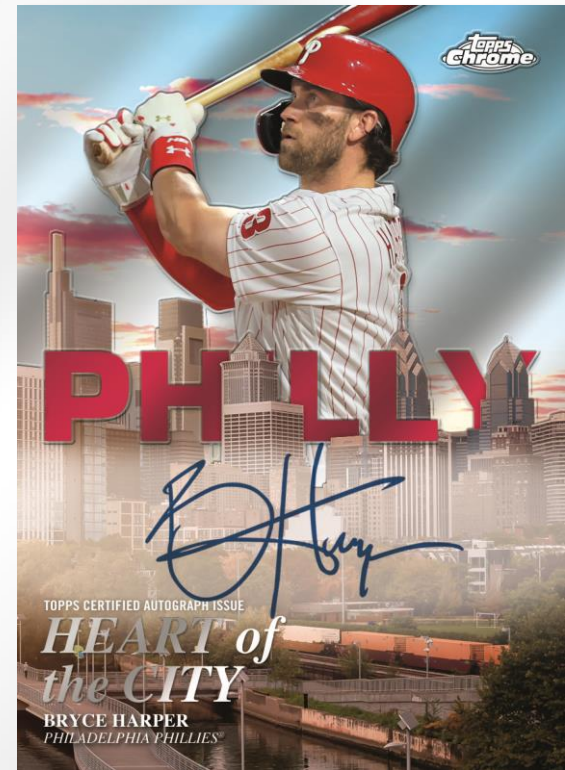

Heart of the City Autograph