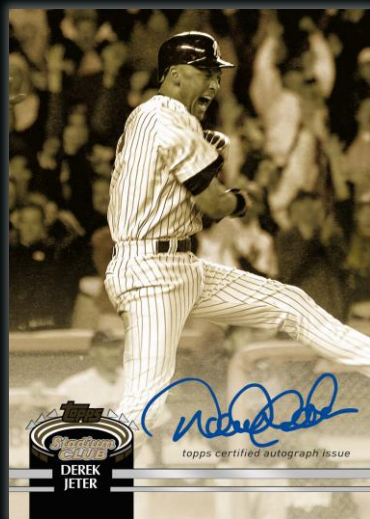

2022 TOPPS STADIUM CLUB

MEMBERS ONLY: DEREK JETER

2022 Topps Stadium Club Members Only celebrates “The Captain”, Derek Jeter, in this extremely limited and exclusive set.

Each box will contain 14 autographed items and 1 VIP Invitation to a future event featuring Derek Jeter.

Boxes are limited to 40, and available February 2022.

The Captain's Career Autograph Card – Gold Parallel

2022 TOPPS STADIUM CLUB

MEMBERS ONLY: DEREK JETER

The Captain's Career – 40 base cards celebrating the illustrious career of all-time *New York Yankees*® great, Derek Jeter. Cards will span from the 1992 *MLB*® Draft to his election to the Baseball Hall of Fame in 2020. One set per box. Numbered to 40.

- Gold Parallel - #’d to 2 (2 cards per box)
- Members Only Parallel - #’d 1/1 (1 card per box)

The Captain's Career Base Set will come in a special commemorative *Yankee Stadium*™ replica case

The Captain's Career Autographs – Featuring on-card autographs, these encased cards are numbered to 5, with each box receiving 5 different cards.