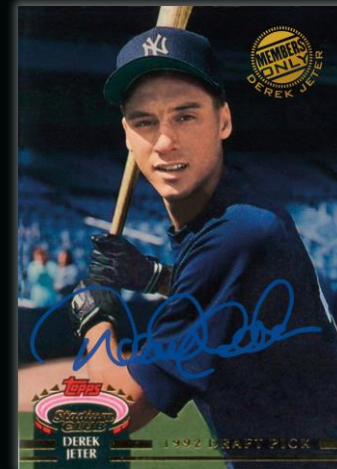

Autographed 1993 Stadium Club Buyback Card