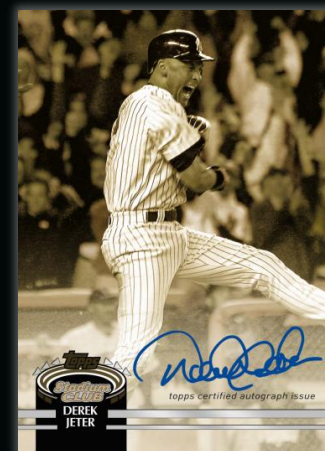

2022 TOPPS STADIUM CLUB

MEMBERS ONLY: DEREK JETER

2022 Topps Stadium Club Members Only celebrates “The Captain”, Derek Jeter, in this extremely limited and exclusive set.

Each box will contain 14 autographed items and 1 VIP Invitation to a future event featuring Derek Jeter.

Boxes are limited to 40, and available February 2022.

The Captain's Career Autograph Card – Gold Parallel

2022 TOPPS STADIUM CLUB

MEMBERS ONLY: DEREK JETER

The Captain's Career – 40 base cards celebrating the illustrious career of all-time *New York Yankees*® great, Derek Jeter. Cards will span from the 1992 *MLB*® Draft to his election to the Baseball Hall of Fame in 2020. One set per box. Numbered to 40.

- Gold Parallel - #’d to 2 (2 cards per box)
- Members Only Parallel - #’d 1/1 (1 card per box)

The Captain's Career Base Set will come in a special commemorative *Yankee Stadium*™ replica case

The Captain's Career Autographs – Featuring on-card autographs, these encased cards are numbered to 5, with each box receiving 5 different cards.

- Gold Parallel - #’d to 2 (2 cards per box)
- Members Only Parallel - #’d 1/1 (1 card per box)

The Captain's Career Base Card

The Captain's Career Autograph Card
– Gold Parallel

2022 TOPPS STADIUM CLUB

MEMBERS ONLY: DEREK JETER