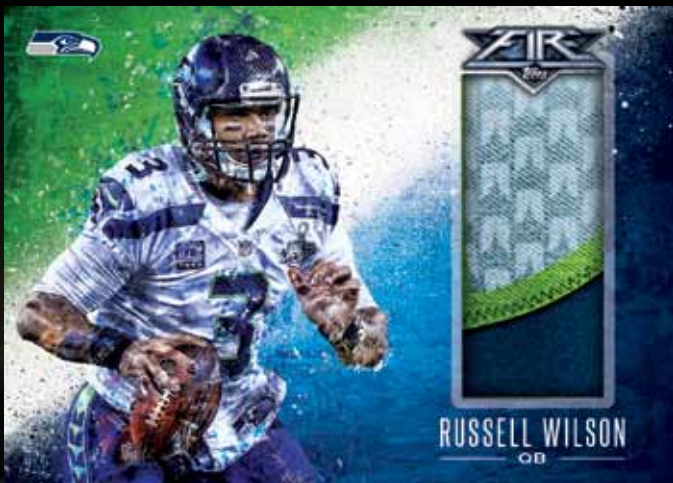

Fire Relic Card