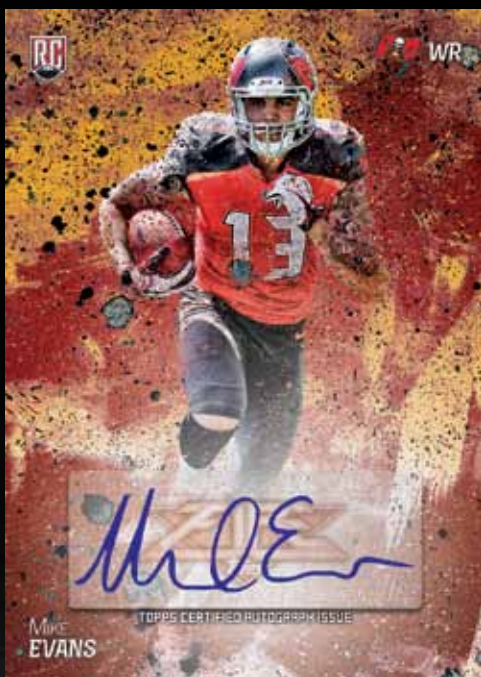

AUTOGRAPHS

AUTOGRAPHED ROOKIES: Up to 45 Rookies with an Autographed version of their base card.

Green Parallel #d to 75

Gold Parallel #d to 50

Onyx Parallel #d to 25

Red Parallel #d 1/1 **HOBBY ONLY!**

FIRE AUTOGRAPHS: Autographs of up to 50 Veteran stars and top performing rookies. Seq #d to Various Quantities

DUAL AUTOGRAPHS: Up to 10 cards, featuring a combination of the league's best veterans and rookies. #d to 25

TRIPLE AUTOGRAPHS: Up to 5 cards, featuring a combination of veterans and/or rookie autographs. #d to 15

Autographed Rookies - Gold Parallel