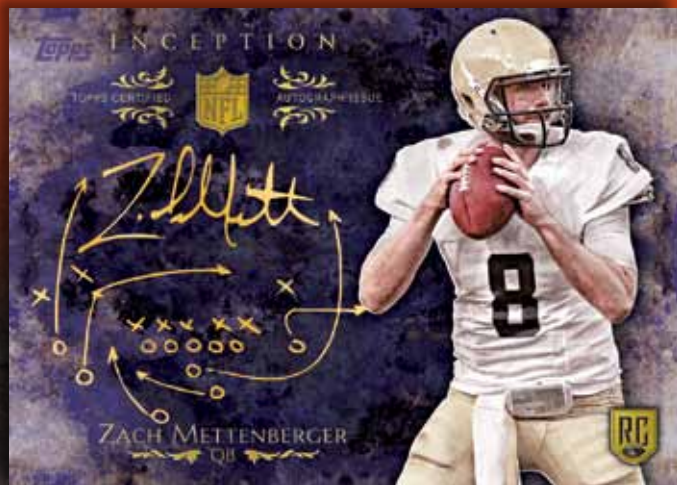

TOPPS®

HOBBY EXCLUSIVE!

INCEPTION

2014 NFL FOOTBALL CARDS

2014 Topps Inception delivers the first high-end NFL trading cards of the season! With all-new, beautifully updated designs, Inception captures all of the excitement and anticipation surrounding the 2014 NFL Rookie class.

EVERY BASE ROOKIE AUTOGRAPH CARD IS SIGNED DIRECTLY ON-CARD!

EVERY BOX DELIVERS 3 HITS

2 Autographed
or
Autographed
Relic Cards

1 Jumbo Jersey
or
Patch Relic Card

EACH BOX ALSO INCLUDES:

2 VETERAN BASE CARDS

2 VETERAN BASE
CARD PARALLELS

FINISHED PRODUCT WILL INCLUDE PLAYERS PICTURED IN NFL UNIFORMS

IN STORES AUGUST 2014