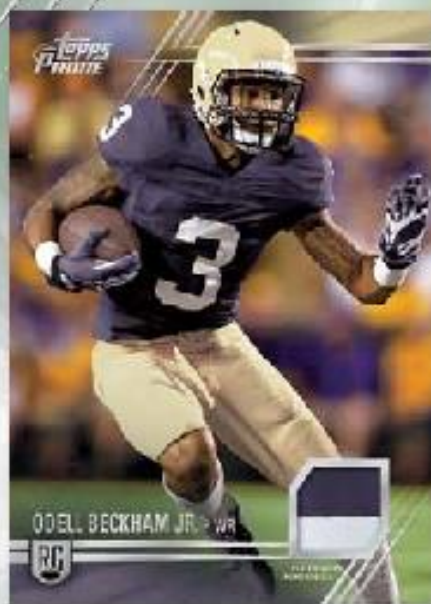

## AUTOGRAPHED RELIC CARDS

Prime V Autographed Relic - Copper Parallel

- Prime I - 6 pieces:** Glove/Wristband/Football/Patch/Jersey/Jersey. Sequentially #'d to 10. **BOOK CARD**
- Prime II - 5 pieces:** Glove/Wristband/Football/Jersey/Team Sock Relics. Sequentially #'d to 15. **BOOK CARD**
- Prime III - 3 pieces:** Jumbo Football/Sock/Jersey Patch Relics. Sequentially #'d to 15. **BOOK CARD**
- Prime IV - 1 piece:** Supreme-sized patch. Sequentially #'d to 5. **BOOK CARD**
- Prime V - 4 pieces:** Jersey, Patch, Jersey, Jersey. Sequentially #'d
- Copper Parallel:** Football, Jersey, Jersey, Football. Seq #'d to 50 **HOBBY ONLY!**
- Gold Parallel:** Football, Jersey, Jersey, Patch. Seq #'d to 25 **HOBBY ONLY!**
- Copper Rainbow Parallel:** Hat, Jersey, Jersey, Football. Seq #'d to 15 **HOBBY ONLY!**
- Silver Rainbow Parallel:** Wristband, Jersey, Jersey, Glove. Seq #'d to 10 **HOBBY ONLY!**
- Gold Rainbow Parallel:** Glove, Football, Patch, Wristband. Seq #'d 1/1 **HOBBY ONLY!**

Gold Parallel: Seq #'d to 75.

Copper Rainbow Parallel: Seq #'d to 50.

Silver Rainbow Parallel: Seq #'d to 25.

Gold Rainbow Parallel: Seq #'d 1/1 **HOBBY ONLY!**

**Autographed Veteran Variations:**  
Seq #'d to various quantities.

Copper Parallel: Seq #'d to 25.

Gold Parallel: Seq #'d to 15.

Copper Rainbow Parallel: Seq #'d to 10.

Silver Rainbow Parallel: Seq #'d to 5.

Gold Rainbow Parallel: Seq #'d 1/1 **HOBBY ONLY!**

# 2014 TOPPS PRIME FOOTBALL

RELIC CARDS

Prime Patch Card

**Dual Relic:** Featuring a rookie and two NFL jersey relics. Seq #'d

Copper - Jersey, Jersey - Seq #'d to 99.

Gold - Jersey, Patch - Seq #'d to 75.