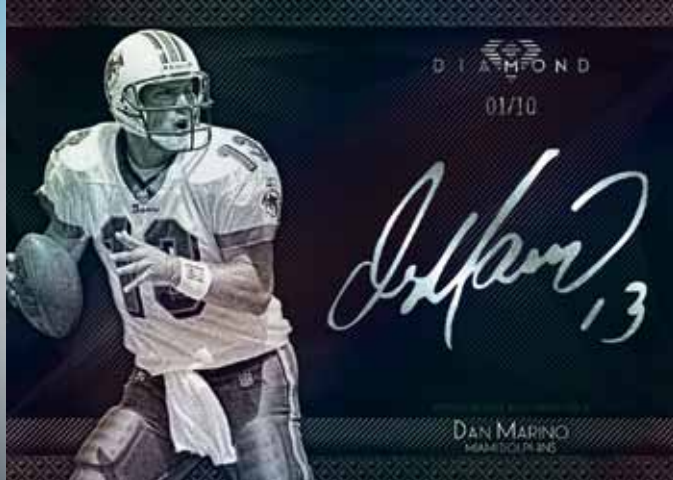

EACH HOBBY BOX WILL FEATURE...

1 PACK PER BOX

- 1 DIAMOND AUTOGRAPH CARD #'D TO 10 OR LESS
- 1 DIAMOND OR ROOKIE AUTOGRAPH PATCH CARD
- 1 ADDITIONAL DIAMOND AUTOGRAPH, DIAMOND AUTOGRAPH PATCH CARD, OR ROOKIE AUTOGRAPH PATCH CARD

IN STORES DECEMBER 2015!

DIAMOND™

Diamond Autograph Card

Diamond Autograph Card - Metallic Gold Ink Parallel

*The photography used is for card art purposes only and is subject to change.

AUTOGRAPH CARDS

DIAMOND AUTOGRAPH CARDS

These cards will showcase top-tier rookie, veteran and retired subjects. Autographs will be signed directly on-card using metallic silver ink. The base version will be seq. #'d to 10.

- Blue Diamond Parallel: Seq. #'d to 5 - Metallic Blue Ink.
- Gold Diamond Parallel: Seq. #'d. 1/1 - Metallic Gold Ink.
- Gold Inscription Parallel: Seq. #'d. 1/1 - Metallic Gold Ink.