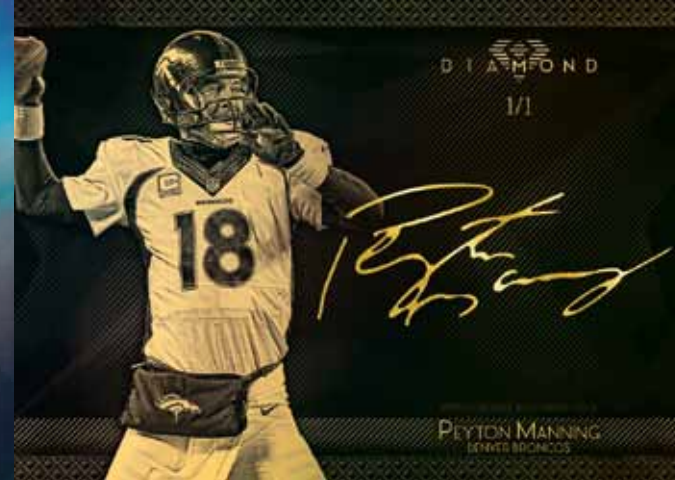

EACH HOBBY BOX WILL FEATURE...

1 PACK PER BOX

- 1 DIAMOND AUTOGRAPH CARD #'D TO 10 OR LESS
- 1 DIAMOND OR ROOKIE AUTOGRAPH PATCH CARD
- 1 ADDITIONAL DIAMOND AUTOGRAPH, DIAMOND AUTOGRAPH PATCH CARD, OR ROOKIE AUTOGRAPH PATCH CARD

IN STORES DECEMBER 2015!

DIAMOND™

Diamond Autograph Card

Diamond Autograph Card - Metallic Gold Ink Parallel

*The photography used is for card art purposes only and is subject to change.

AUTOGRAPH CARDS

DIAMOND AUTOGRAPH CARDS

These cards will showcase top-tier rookie, veteran and retired subjects. Autographs will be signed directly on-card using metallic silver ink. The base version will be seq. #'d to 10.

- Blue Diamond Parallel: Seq. #'d to 5 - Metallic Blue Ink.
- Gold Diamond Parallel: Seq. #'d. 1/1 - Metallic Gold Ink.
- Gold Inscription Parallel: Seq. #'d. 1/1 - Metallic Gold Ink.