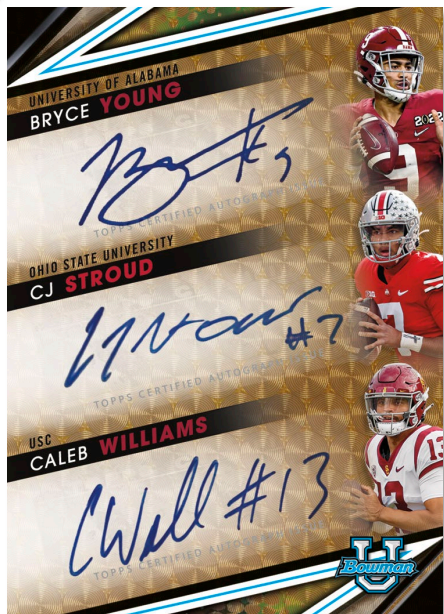

Constellations of Greatness Autographs - #’d to 10

- SuperFractor Parallel - #’d 1-of-1

Triple Chrome Autographs

Solicitation subject to change. Final odds/players subject to actual production runs.

© & © 2023 THE TOPPS COMPANY, INC. ALL RIGHTS RESERVED. TOPPS, BOWMAN AND BOWMAN CHROME ARE REGISTERED TRADEMARKS OF THE TOPPS COMPANY, INC. Topps does not, in any manner, make any representations as to whether its cards will attain any future value. NO PURCHASE NECESSARY. For a chance to get an autographed/relic insert card, see pack for details. Topps has authorized only the packaging and distribution of sequentially numbered cards stated on the card, but cannot guarantee that counterfeit or unauthorized cards will not exist. Although these players have agreed to provide these cards to Topps, we cannot guarantee that all autographs and/or relics will be received in time for inclusion in this product. In the event of unavailability, Topps reserves the right to substitute an alternative autograph and/or relic card.