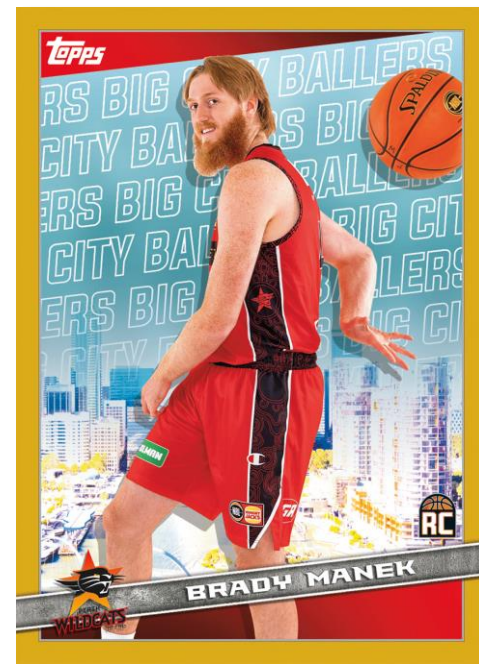

## 2022-23 Topps National Basketball League

In a very exciting introduction, **2022/23 Topps National Basketball League** fires up as the first ever *Hungry Jack's National Basketball League* trading card product to date!

1972 Topps Basketball

Collect the entire **100-card Base Set** and lookout for inserts such as *Big City Ballers*, *1972 Topps*, and more!

**Look for a variety of #’d parallels in each box!**

Big City Ballers – Gold Parallel