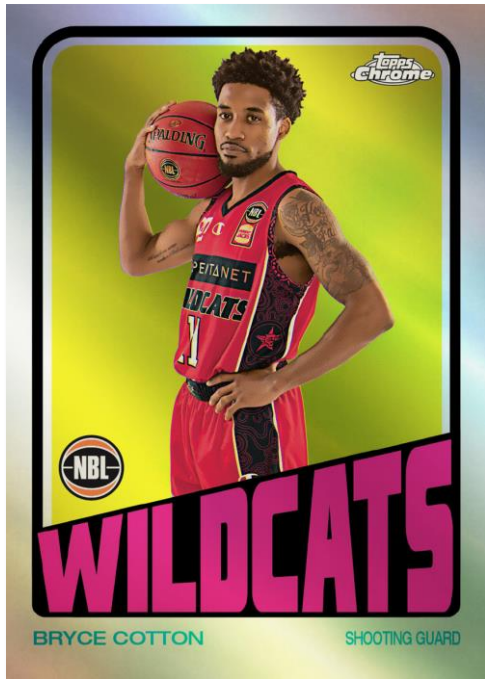

Australia's finest gets Chromed up with this all-new release of **2023 Topps Chrome National Basketball League** showcasing the top basketball stars from across the **NBL!**

Collect the entire **100-card Base Set** featuring the **top stars and rookies** from all 10 NBL teams!

Find 1 Chrome Autograph or Relic card per Hobby Box!

1972 Topps Basketball

Topps Chrome Autographs
– Gold Refractor Parallel

Available in Hobby shops Summer 2023!

BASE CARDS

Base Card – Aqua Wave Refractor Parallel