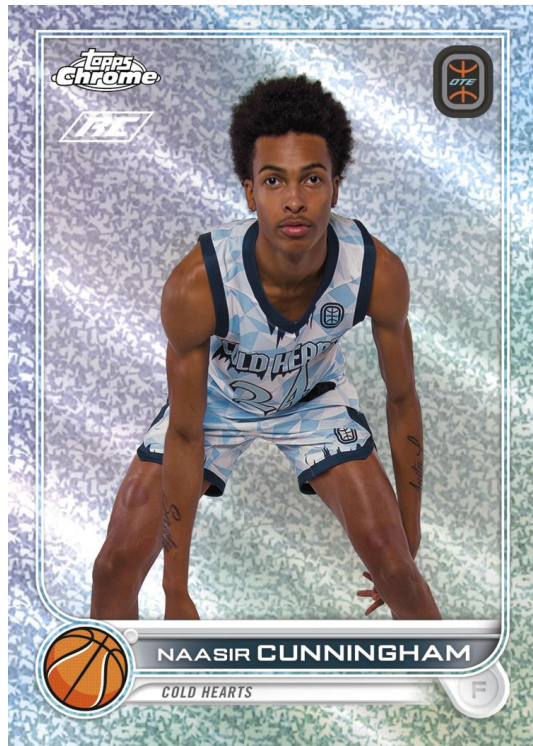

2022/23 TOPPS CHROME OVERTIME ELITE

SuperFly – Orange Basketball Parallel

2022/23 Topps Chrome Overtime Elite slams back into the hobby with another exciting year of showcasing basketball's brightest future superstars!

Collect the entire **100-card Base Set** and look out for all-new super limited **Topps Chrome Exposé** cards!

Find 2 Chrome Autograph Cards per Box!

Available in Hobby stores everywhere June 2023

2022/23 TOPPS CHROME OVERTIME ELITE

BASE CARDS

Base Set Parallels

- Refractor– 1:3 Packs
- OTE Refractor Parallel – 1:18 Packs - **HOBBY Exclusive!**
- Mini-Diamond Refractor - #’d to 399 **NEW!**
- Purple Refractor - #’d to 299
- Purple/Pink OTE Refractor - #’d to 299 - **HOBBY Exclusive!**
- Aqua Refractor - #’d to 199
- Aqua/Green OTE Refractor - #’d to 199 - **HOBBY Exclusive!**
- Pink Prism Refractor - #’d to 150 - **HOBBY Exclusive! NEW!**
- Blue Refractor - #’d to 99
- Blue Wave Refractor - #’d to 99
- Green RayWave Refractor - #’d to 75
- Gold Refractor - #’d to 50 - **HOBBY Exclusive!**
- Orange Refractor - #’d to 25
- Orange Basketball Refractor - #’d to 25 - **HOBBY Exclusive!**
- Black/White OTE Refractor - #’d to 10 - **HOBBY Exclusive!**
- Black Refractor - #’d to 10
- Red Refractor - #’d to 5
- Red RayWave Refractor - #’d to 5
- SuperFractor - #’d 1-of-1
- Printing Plates - #’d 1-of-1

Base Set Image Variations

- Gold Refractor - #’d to 50
- Orange Refractor - #’d to 25 - **HOBBY Exclusive!**
- Red Refractor - #’d to 5
- SuperFractor - #’d 1-of-1

Base - Mini-Diamond Refractor

2022/23 TOPPS CHROME OVERTIME ELITE