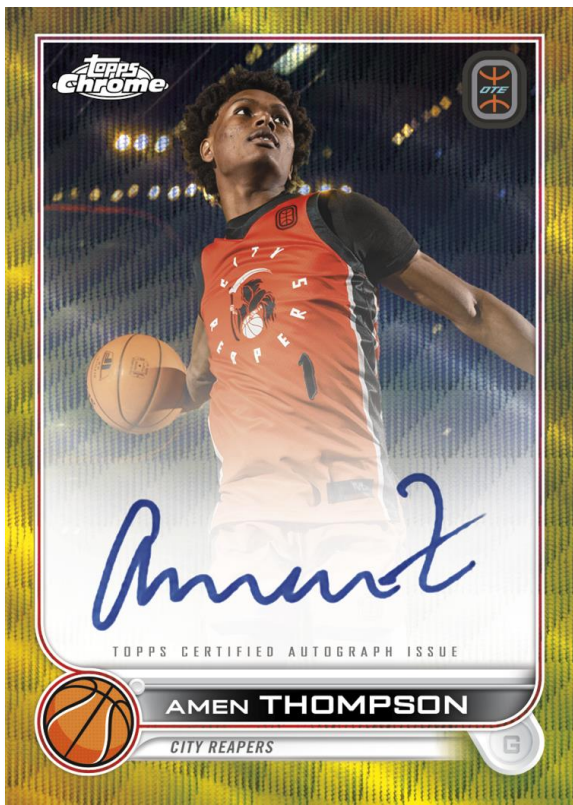

2022/23 TOPPS CHROME OVERTIME ELITE

AUTOGRAPHS

Chrome Autographs - Gold Wave Refractor Parallel