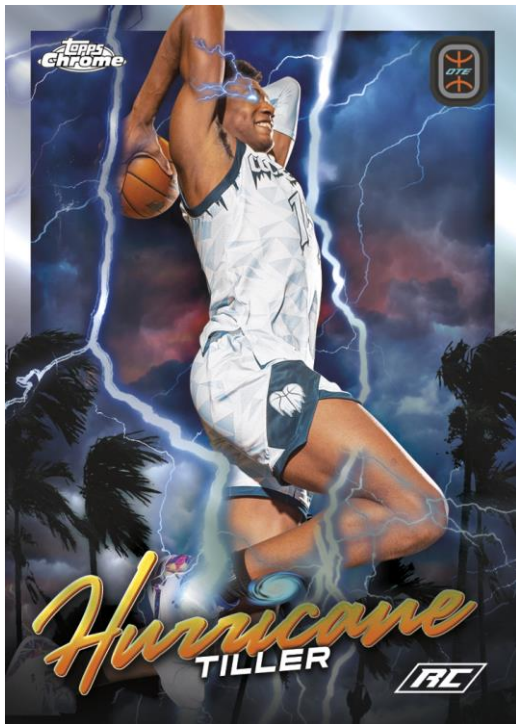

Hurricane

OTE Class of... (1:6 Packs)

Follow the career paths of OTEs premier talents as they rise up the draft rankings in their respective classes!

- Blue Refractor - #’d to 50
- Orange Refractor - #’d to 25 - **HOBBY Exclusive!**
- Red Refractor - #’d to 5
- SuperFractor - #’d 1-of-1
- Printing Plates - #’d 1-of-1

Hurricane (1:6 Packs)

These players put the opposing teams on alert because they know a storm is about to come. Collect the most ferocious that OTE has to offer with Hurricane.

- Blue Refractor - #’d to 50
- Orange Refractor - #’d to 25 - **HOBBY Exclusive!**
- Red Refractor - #’d to 5
- SuperFractor - #’d 1-of-1
- Printing Plates - #’d 1-of-1