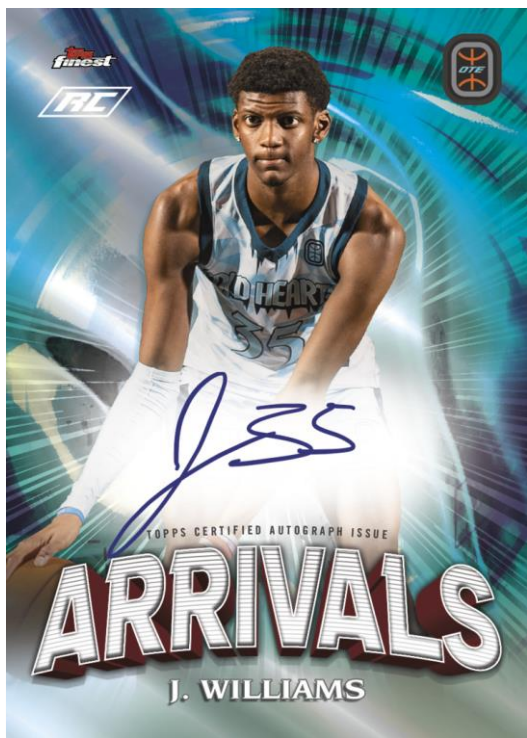

2022 Finest Arrivals Autograph

AUTOGRAPH CARDS

Finest Autograph Cards - Varied #ing

- Blue RayWave Refractor Parallel - #’d to 150
- Green Wave Refractor Parallel - #’d to 99
- Gold Refractor Parallel - #’d to 50
- Orange RayWave Refractor Parallel - #’d to 25
- Fuchsia Refractor Parallel - #’d to 10
- Red Mini-Diamond Refractor Parallel - #’d to 5
- SuperFractor Parallel - #’d 1-of-1

2022 Finest Arrivals Autograph Cards - Varied #ing

- Gold Refractor Parallel - #’d to 50
- Orange RayWave Refractor Parallel - #’d to 25
- Fuchsia Refractor Parallel - #’d to 10
- Red Mini-Diamond Refractor Parallel - #’d to 5
- SuperFractor Parallel - #’d 1-of-1

Full Autographed Game Used Jersey Redemptions

Look out for extremely rare instant redemptions for full game used and autographed jerseys from talents across the league!

Solicitation subject to change. Final odds/athletes subject to actual production runs.