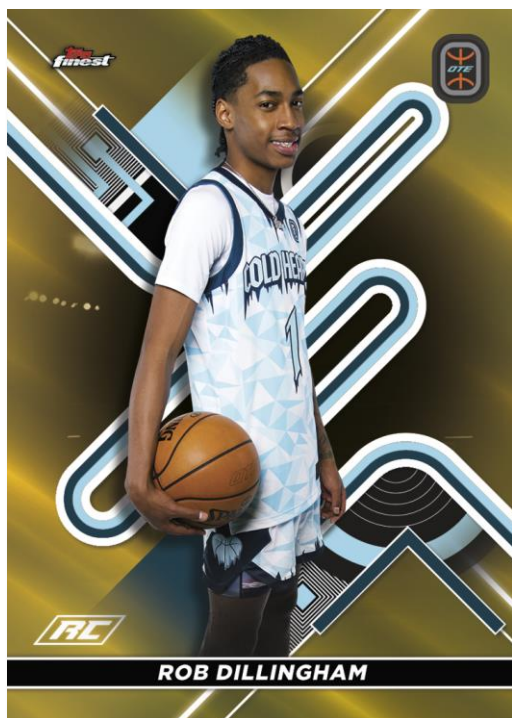

Base Card – Gold Refractor Parallel

BASE CARDS

Base Set Parallels

- Refractor Parallel – 1:3 Packs
- Purple Refractor Parallel – #’d to 250
- Speckle Refractor Parallel - #’d to 175
- Blue Refractor Parallel - #’d to 150
- Pink Prism Refractor Parallel - #’d to 125
- Neon Green Refractor Parallel - #’d to 99
- Aqua Wave Refractor Parallel - #’d to 75
- Gold Refractor Parallel - #’d to 50
- Orange Refractor Parallel - #’d to 25
- Red Mini-Diamond Refractor Parallel - #’d to 5
- SuperFractor Parallel - #’d 1-of-1