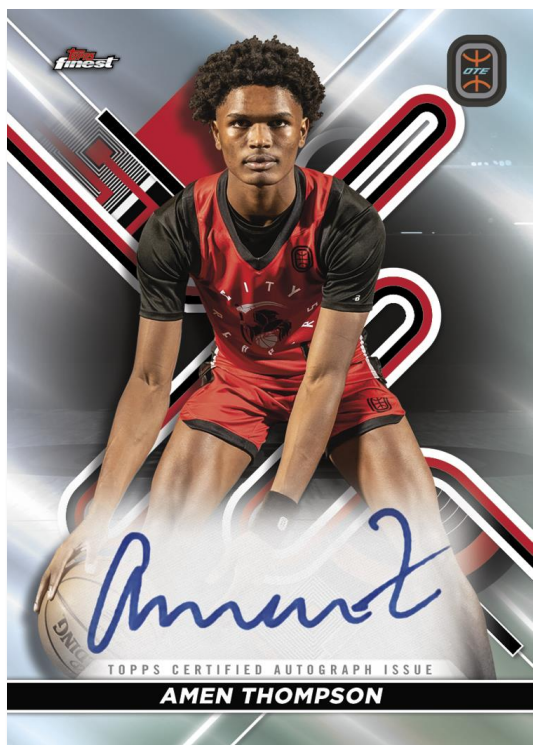

# 2022/23 TOPPS FINEST OVERTIME ELITE

Finest Autographs

2022/23 Topps Finest Overtime Elite brings all of the excitement and color of the **Topps Finest** brand back to basketball cards with this exciting new build of eclectic designs!

Collect the entire **100-card Base Set** and a variety of exhilarating inserts!

**Find 2 Chrome Autograph Cards per Master Box!**

Available in Hobby stores in early 2023

# 2022/23 TOPPS FINEST OVERTIME ELITE

Base Card – Gold Refractor Parallel