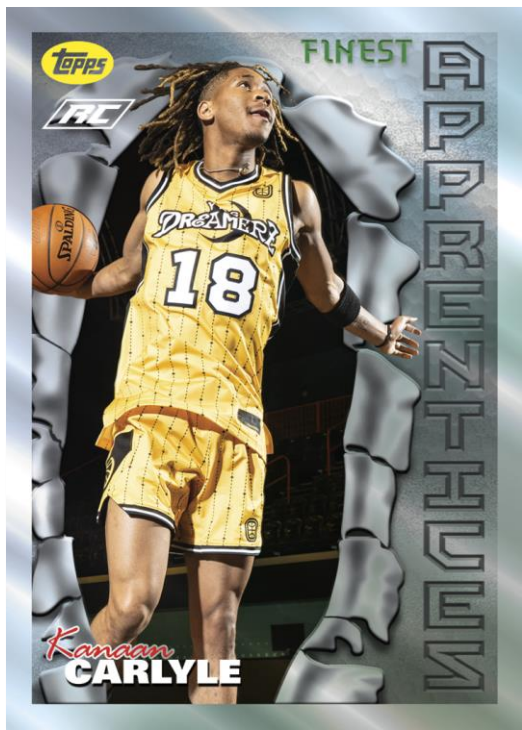

1996 Topps Finest Apprentices

Planet Elite - 1:6 Packs

Straight from the design minds over at Overtime Elite, this insert brings a sci-fi look at the interplanetary talents in the league across three beautiful sci-fi inspired designs!

- Aqua Wave Refractor Parallel – #’d to 99
- Gold RayWave Refractor Parallel – #’d to 50
- Red Mini-Diamond Refractor Parallel - #’d to 5
- SuperFractor Parallel – #’d 1-of-1

1996 Topps Finest Apprentices - 1:48 Packs

Card collectors and basketball fans know and love this all-time classic Topps Finest Apprentices design from 1996. Find a refreshed version featuring the best OTE has to offer here!

- Aqua Wave Refractor Parallel – #’d to 99
- Gold RayWave Refractor Parallel – #’d to 50
- Red Mini-Diamond Refractor Parallel - #’d to 5
- SuperFractor Parallel – #’d 1-of-1